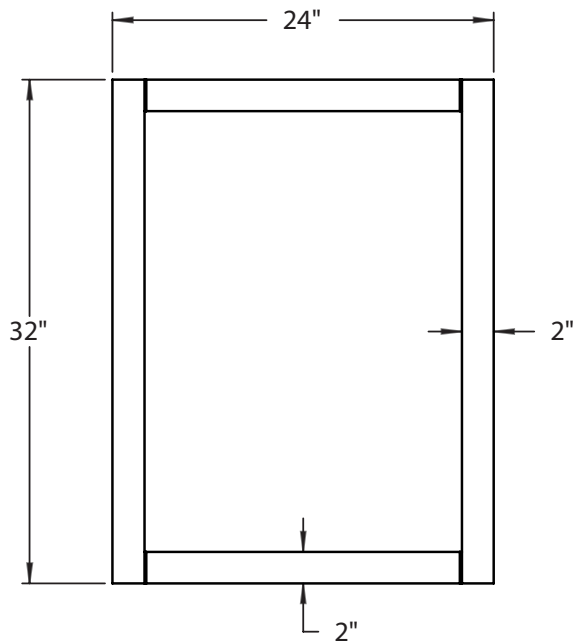

PRODUCT DESCRIPTION

9711 Series 24" Wall Mirror

- Available in Espresso (ESP) or Medium Walnut (MWN) Finish
- Includes Wall Cleat For Easy Installation

PRODUCT MEASUREMENTS

- Width: 24"
- Depth: 2.25"
- Height: 32"

RECOMMENDED ACCESSORIES

- 5240, 5241 or 5242 Vanities
- 5244 Linen Tower
- 5245 Wall Cabinet

ROUGHING-IN DIMENSIONS

Please Note: All drawings contain the necessary measurements which are subject to standard industry tolerances. They are stated in inches and are non-binding. Exact measurements, in particular for customized installation scenarios, can only be taken from the finished product.

FRONT VIEW

SIDE VIEW