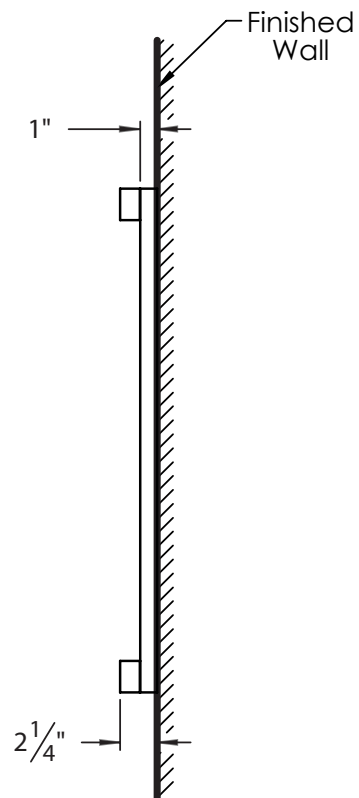

PRODUCT DESCRIPTION

9711 Series 24" Wall Mirror

- Available in Espresso (ESP) or Medium Walnut (MWN) Finish
- Includes Wall Cleat For Easy Installation

PRODUCT MEASUREMENTS

- Width: 24"
- Depth: 2.25"
- Height: 32"

RECOMMENDED ACCESSORIES

- 5240, 5241 or 5242 Vanities
- 5244 Linen Tower
- 5245 Wall Cabinet

ROUGHING-IN DIMENSIONS

Please Note: All drawings contain the necessary measurements which are subject to standard industry tolerances. They are stated in inches and are non-binding. Exact measurements, in particular for customized installation scenarios, can only be taken from the finished product.

FRONT VIEW

SIDE VIEW