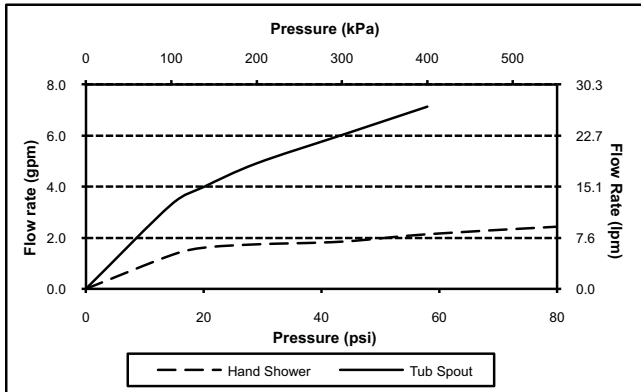

TB960S1

Soirée® 5 Hole Deck Bath Trim with Lever Handle Diverter

SPECIFICATIONS

- Warranty: Lifetime Limited Warranty (Residential Use)
  One Year (Commercial Use)
- Material: Brass
- Shipping Weight: 13.2 lbs.
- Shipping Dimensions: 20-3/4" L x 9-3/4" W x 3-3/4" H

INSTALLATION NOTES

VALVE REQUIRED:
Soirée® 5 hole deck bath with lever handle diverter valve, TB6FR sold separately.

IMPORTANT NOTE: This valve/trim can only be installed in a built-up deck. It cannot be installed on pre-finished deck or on tub rim.

TOTO®

These dimensions and specifications are subject to change without notice