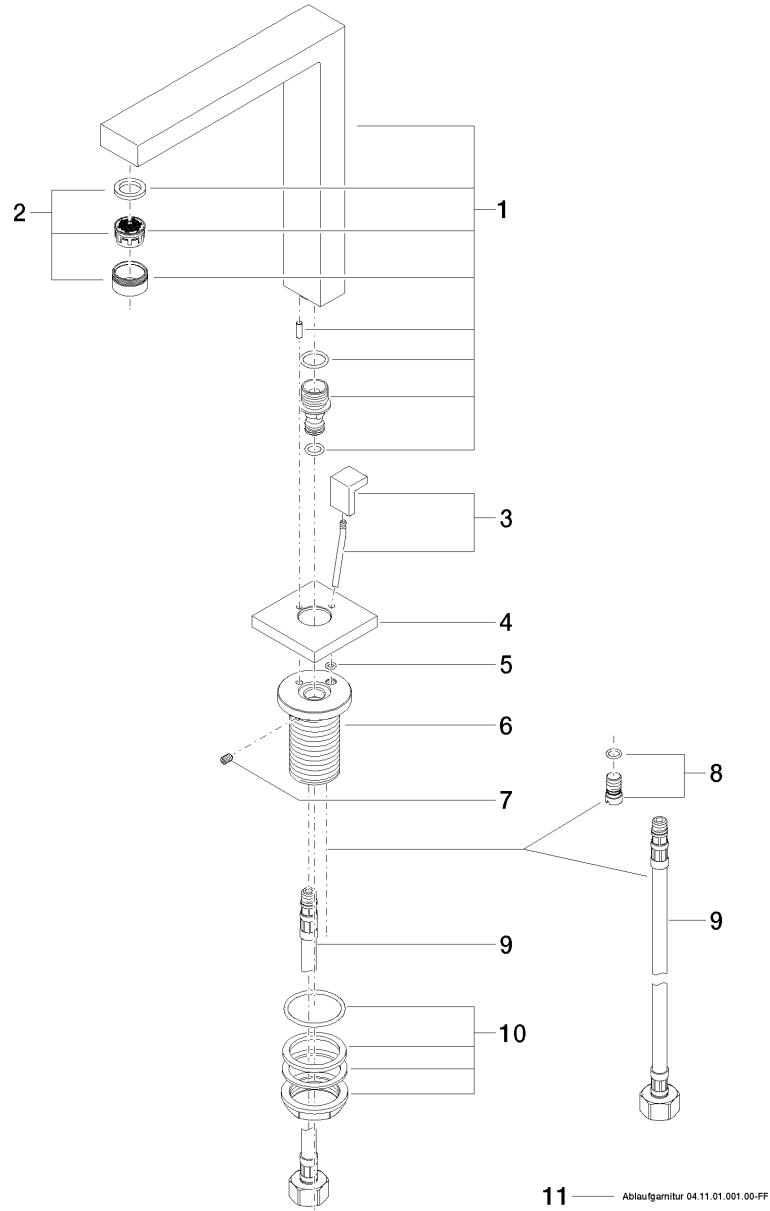

Product specifications

- **6 1/2" projection**
- M 24 x 1 aerator – male thread
- Total height 9"
- Height to aerator/spout outlet 8 1/8"
- 1 3/8" hole diameter
- 2x M 10 x 1 screw-in high pressure hose
- **US drain with overflow**
- Water flow rate limited to max. 1.5 gpm
- low lead compliant
- Flange 2 3/8 x 2 3/8"
- 1x M 10 plug

Can be used in combination with SMART SETs lavatory.

Surfaces

- chrome 13713980-000010
- matt platinum 13713980-060010

Exploded assembly drawing

Order quantity

No.	Article number	Name	Installation quantity
1	90110619205ff	spout	1
2	90230102902ff	aerator	1
3	04310905900ff	pull-rod	1
4	092768001ff	rosette	1
5	09141016690	seal	1
6	09300110290	sleeve	1
7	09311103690	pin	1
8	0431200461092	set	1
9	0430040190090	hose	2
10	0423100440090	fixing set	1
11	04110100100ff	pop-up waste	1