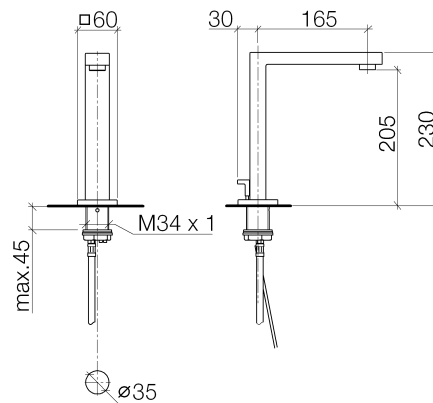

Product specifications

- **6 1/2" projection**
- M 24 x 1 aerator – male thread
- Total height 9"
- Height to aerator/spout outlet 8 1/8"
- 1 3/8" hole diameter
- 2x M 10 x 1 screw-in high pressure hose
- **US drain with overflow**
- Water flow rate limited to max. 1.5 gpm
- low lead compliant
- Flange 2 3/8 x 2 3/8"
- 1x M 10 plug

Can be used in combination with SMART SETs lavatory.

Surfaces

- chrome 13713980-000010
- matt platinum 13713980-060010

Exploded assembly drawing

Order quantity

No.	Article number	Name	Installation quantity
1	90110619205ff	spout	1
2	90230102902ff	aerator	1
3	04310905900ff	pull-rod	1
4	092768001ff	rosette	1
5	09141016690	seal	1
6	09300110290	sleeve	1
7	09311103690	pin	1
8	0431200461092	set	1
9	0430040190090	hose	2
10	0423100440090	fixing set	1
11	04110100100ff	pop-up waste	1