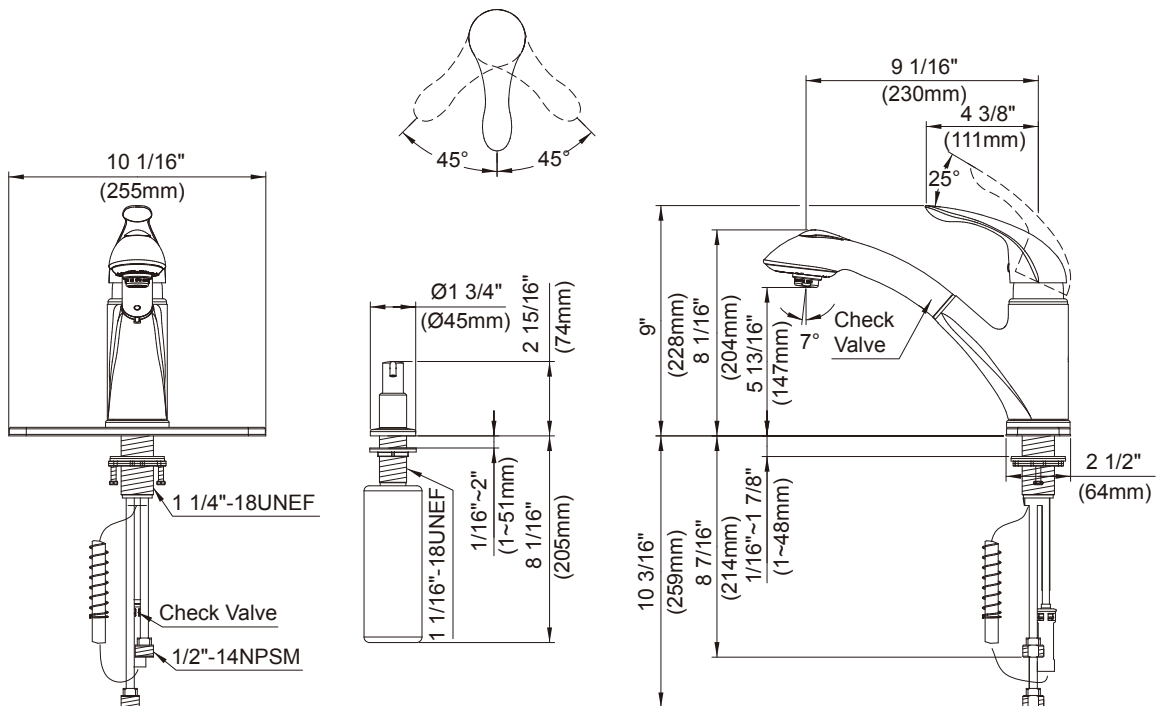

Submittal Information:

Job Name: _____
Contractor: _____

Location: _____
Contact #: _____