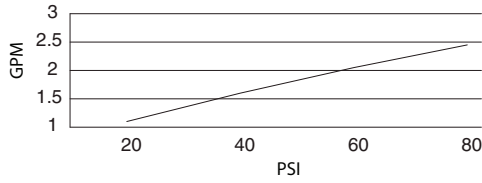

SPECIFICATIONS

MELROSE™ SINGLE HANDLE PULL-OUT KITCHEN FAUCET

Model

D454612 (Replaces D456513 series)

Description

- Ceramic disc valve
- 8" high spout, 9" spout length
- 2 function spray/aerated stream
- Includes brass soap/lotion dispenser
- Quiet running hose with spring retraction
- 2 hole mount with optional deck plate

Standards

Certified to NSF/ANSI 61 Section 9

- NSF 61-9
- Energy Policy Act of 1992

NSF/ANSI 372

- ASME A112.18.1M/A112.18.1
- NSF/ANSI 372
- CSA B125.1

- ADA Accessibility Guidelines for Buildings and Facilities - 4.27.4 Controls and Mechanisms

Warranty

Danze products are covered by a manufacturer's limited "lifetime" warranty for manufacturing defects.

Flow Rate

Finishes Available

- Chrome
- Other: Refer to Price List for additional finish