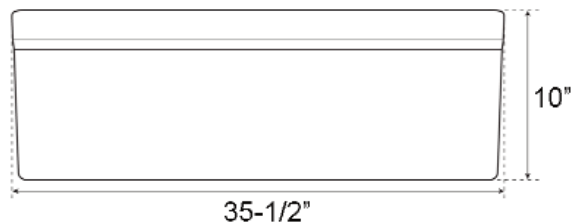

**36" HINTON SINGLE
BOWL FARMER SINK**

Cat. No
FSSB1004

W: 35 1/2"
D: 19 3/4"
H: 10"

***Please do NOT cut hole without
template or actual product.**

Interior Dimensions:

Basin Interior: 33 1/2" W x 16 3/4" D
Basin Depth: 9"

Colors

WH White
BQ Bisque

Front

Top

Dimensions of fixture are nominal and may vary within the range of tolerances established by ANSI Standard A112.19.2. Dimensions and specifications subject to change without notice.