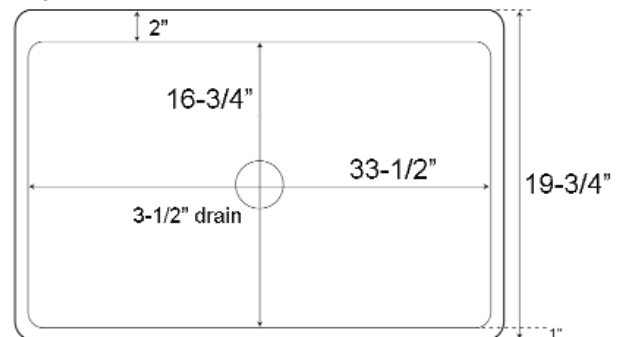

**36" HINTON SINGLE
BOWL FARMER SINK**

Cat. No
FSSB1004

W: 35 1/2"
D: 19 3/4"
H: 10"

***Please do NOT cut hole without
template or actual product.**

Interior Dimensions:

Basin Interior: 33 1/2" W x 16 3/4" D
Basin Depth: 9"

Colors

WH White
BQ Bisque

Front

Top

Dimensions of fixture are nominal and may vary within the range of tolerances established by ANSI Standard A112.19.2. Dimensions and specifications subject to change without notice.