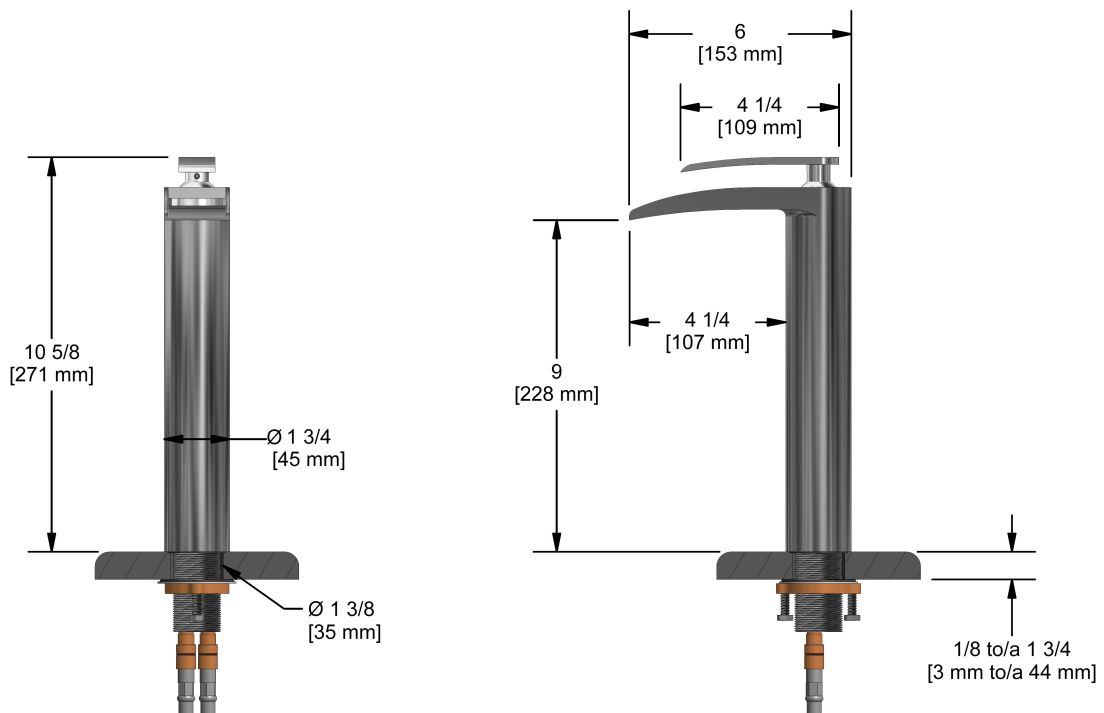

Single hole lavatory faucet open spout
BLOP01XX

Specifications

Descriptions

- Ceramic cartridge
- 3/8" speedway compression
- No drain

Available colors

- C : Chrome

Available flows

- 5.7 L/min, 1.5 gpm (US) 60psi
- 3.7 L/min, 1 gpm (US) 60psi (**BLOP01XX-10**)

Cartridges

- 401-039

Certifications

- CSA B125.1
- NSF61
- ASME A112.18.1
- CMR248 Approval

Sizes, models and finishes may differ from thoses presented.

Warranty

The Riobel inc. product carries a limited LIFETIME warranty on the finish Chrome, Gold (PVD), Brushed nickel (PVD), Night brushed (PVD), Polished nickel (PVD) and all working parts and is guaranteed from the initial date of purchase against all manufacturing defects. Other finished 1 year.