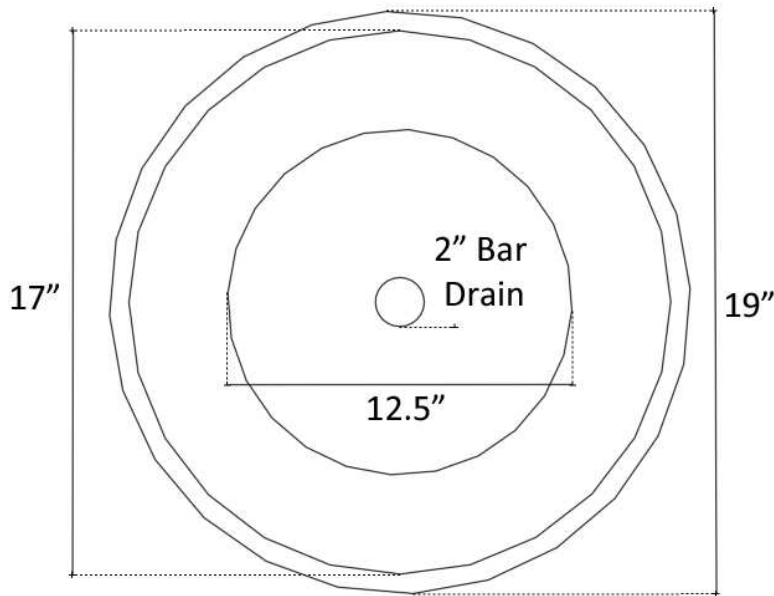

Description:

- Copper
- Drop-In or Undermount
- Use 2" Bar Drain
- Clean with mild soap
No abrasive chemicals

Available Finishes:

- DB** Dark Bronze
- WC** Weathered Copper
- PN** Polished Nickel
- SN** Satin Nickel
- PW** Pewter

Available Drains:

- D001** 2" Bar Drain

DIMENSIONS WILL VARY. DO NOT use this sheet as a guide for countertop cuts.