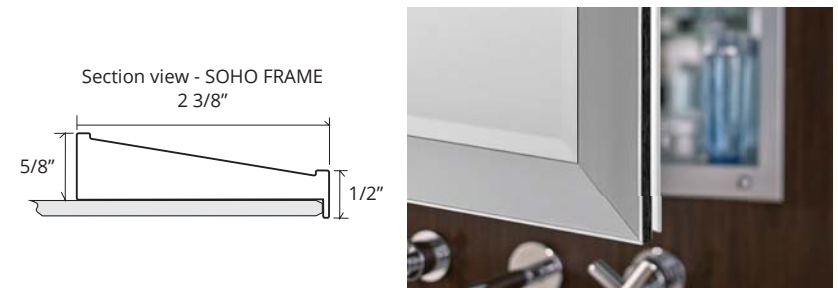

SOHO FRAMED MIRROR CABINET

GC2436-6-SC-SO

Side Mirror Kit - Order for Surface Mount, #SMK6-36; or Semi Recessed SRMK2-36
Beveled Mirror also available (add "BM" to model code)

SPECIFICATIONS

Roughing-in Opening	22 3/8" x 35 3/8"
Overall Dimensions	23 1/8" x 36 1/8"

GLASSCRAFTERS INC.

Finishes: Polished Chrome, Polished Nickel, Brushed Nickel, Brushed Bronze, Oil Rubbed Bronze

Side Mirror Kit
SMK6-36
Order for
Surface Mount

Side Mirror Kit
SRMK2-36
Order for
Semi-Recessed
Mount

GLASSCRAFTERS, INC.
193 Veterans Blvd. Carlstadt, NJ 07072
1+ (800) 233-7362 (F) 1+ (888) 233-7362
info@glasscraftersinc.com
Products That Reflect Your Style