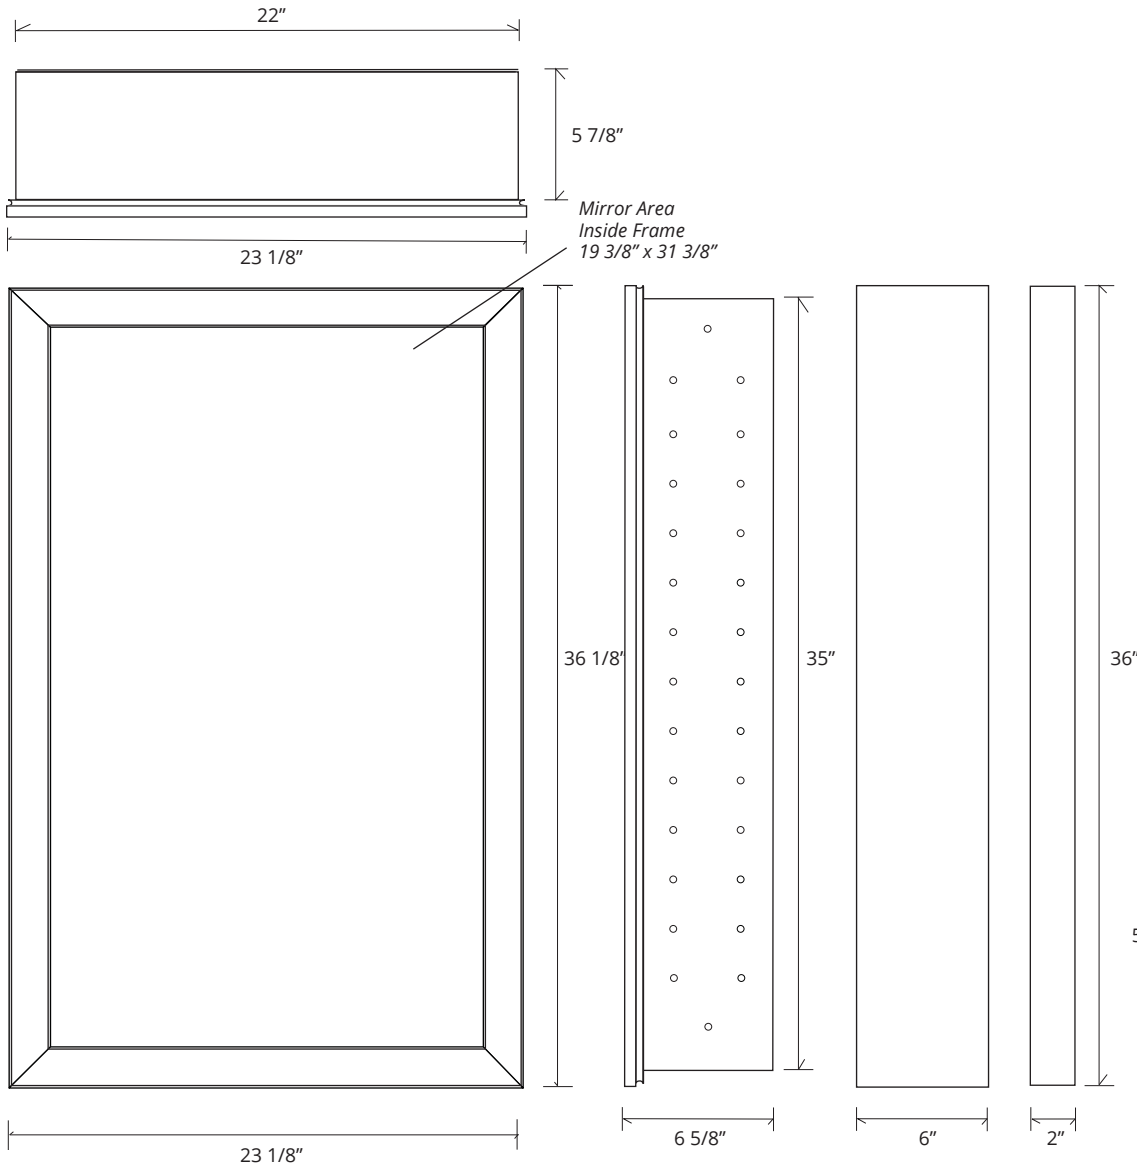

SOHO FRAMED MIRROR CABINET

GC2436-6-SC-SO

Side Mirror Kit - Order for Surface Mount, #SMK6-36; or Semi Recessed SRMK2-36
Beveled Mirror also available (add "BM" to model code)

SPECIFICATIONS

Roughing-in Opening	22 3/8" x 35 3/8"
Overall Dimensions	23 1/8" x 36 1/8"

GLASSCRAFTERS INC.

Finishes: Polished Chrome, Polished Nickel, Brushed Nickel, Brushed Bronze, Oil Rubbed Bronze

Side Mirror Kit
SMK6-36
Order for
Surface Mount

Side Mirror Kit
SRMK2-36
Order for
Semi-Recessed
Mount

GLASSCRAFTERS, INC.
193 Veterans Blvd. Carlstadt, NJ 07072
1+ (800) 233-7362 (F) 1+ (888) 233-7362
info@glasscraftersinc.com
Products That Reflect Your Style