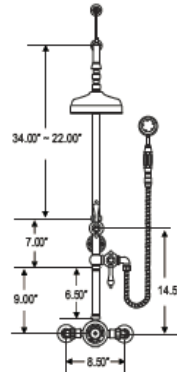

Exposed Tub/Shower Systems

Exposed 3/4" Thermostatic French Curved Shower systems with Wall mounted Personal Hand Shower With 8" Shower Rose

NO62H/6908L40

Codes and Standards

- ADA

ALTMANS RESERVES THE RIGHT TO MODIFY AND CHANGE SPECIFICATIONS AT ANY TIME. PLEASE VERIFY DIMENSIONS PRIOR TO INSTALLATION

Color/Finishes

- Polished Chrome, PVD Satin Nickel
- Refer to pricelist for other finishes.

Features and Benefits

- Brass Construction
- Water Inlet 1/2" Copper Compression