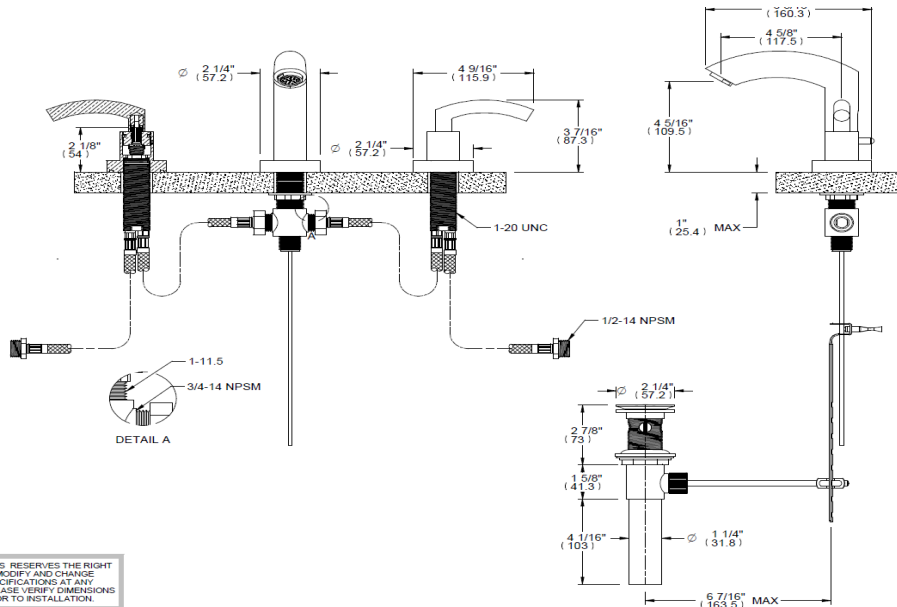

ALTMANS RESERVES THE RIGHT TO MODIFY AND CHANGE SPECIFICATIONS AT ANY TIME. PLEASE VERIFY DIMENSIONS PRIOR TO INSTALLATION.

Features and Benefits

- Available in all Altmans Finishes
- Low Lead Brass Construction
- 1/4 Turn Ceramic Disc Cartridges
- With C60 Handle

Through-Hole Specification

Spout: $\varnothing 1 \frac{1}{4}''$ Max
Valve: $\varnothing 1 \frac{1}{4}''$ Max