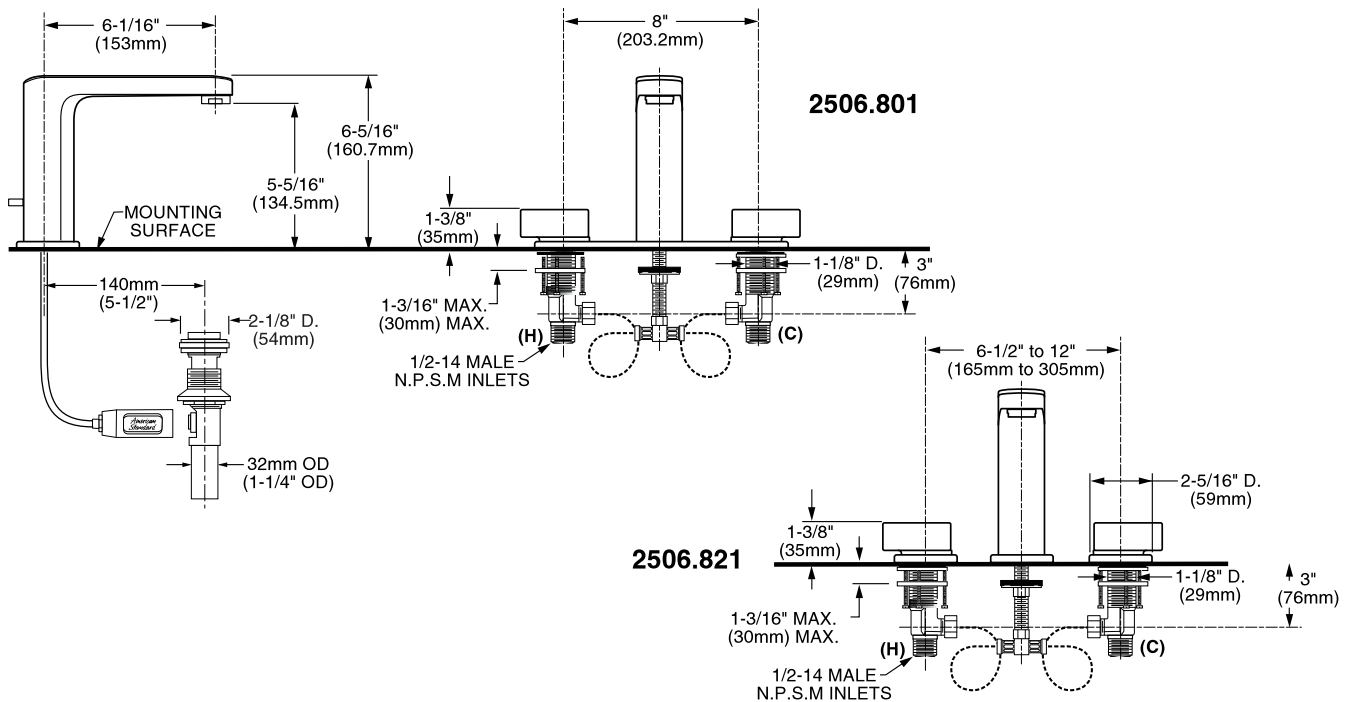

MODEL NUMBER:

- 2506.801 Widespread Lavatory**
 Metal Speed Connect® Pop-up drain.
 Metal Lever handles. "Euro" brass deck plate.
- 2506.821 Widespread Lavatory**
 Metal Speed Connect Pop-up drain.
 Metal Lever handles. Individual base escutcheon.

GENERAL DESCRIPTION:

Cast brass valve bodies with flexible hose connections for 6" to 12" (152mm to 305mm) installations. 1/4 turn washerless ceramic disc valve cartridges. Brass spout. One-half inch male inlet shanks with brass coupling nuts. 20 inch (500mm) long flexible stainless steel drain cable is pre-assembled to spout. Metal Speed Connect® drain body with 1-1/4 inch (32mm) tail piece. 1.5 gpm/5.7L/min. maximum flow rate. Choice of "Euro" style (2506.801) version or individual base escutcheons (2506.821).

PRODUCT FEATURES:

- Brass Construction:** Durable. Ideal for prolonged contact with water. Provides the finest surface for application of colors and finishes.
- Ceramic Disc Valve Cartridges:** Assures a lifetime of drip-free performance.
- Low Lead:** Meets NSF Standard 61/Section 9 & Prop 65 lead requirements.
- Exclusive Speed Connect Metal Drain:**

SUGGESTED SPECIFICATION:

Two handle widespread lavatory faucet shall feature cast brass valve bodies with flexible hose connections for 6" to 12" installations. Shall also feature 1/4 turn washerless ceramic disc valve cartridges. Shall also feature a metal drain body with stainless steel cable actuation. Fitting shall be American Standard Model #2506.____.____.