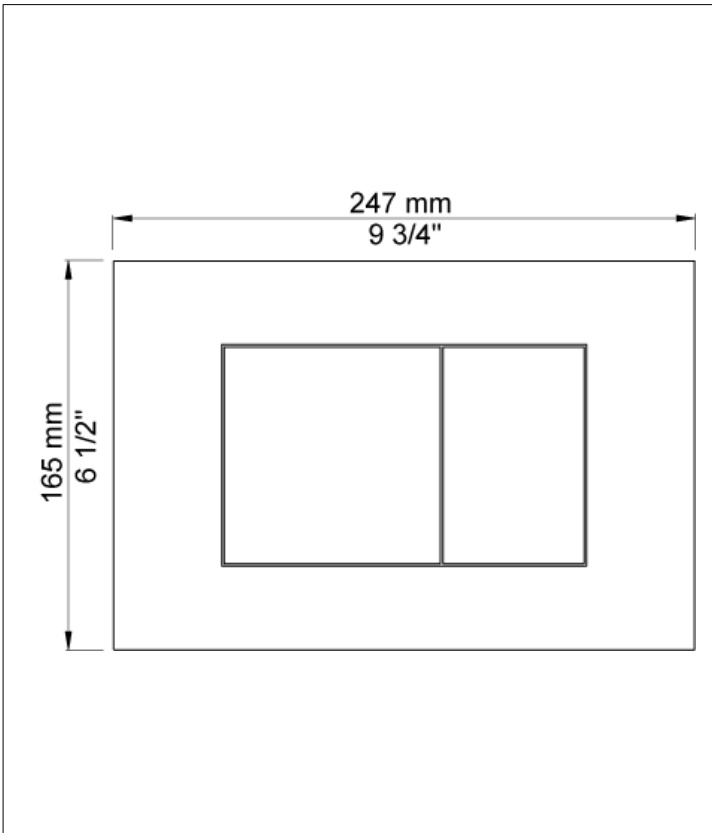

--

Date:

Client:

Project:

VOLA product: A85

A85

Dual cistern push plate for Geberit (Serie 300/320/720).
Minimum build-in depth 20 mm.

Available in colours