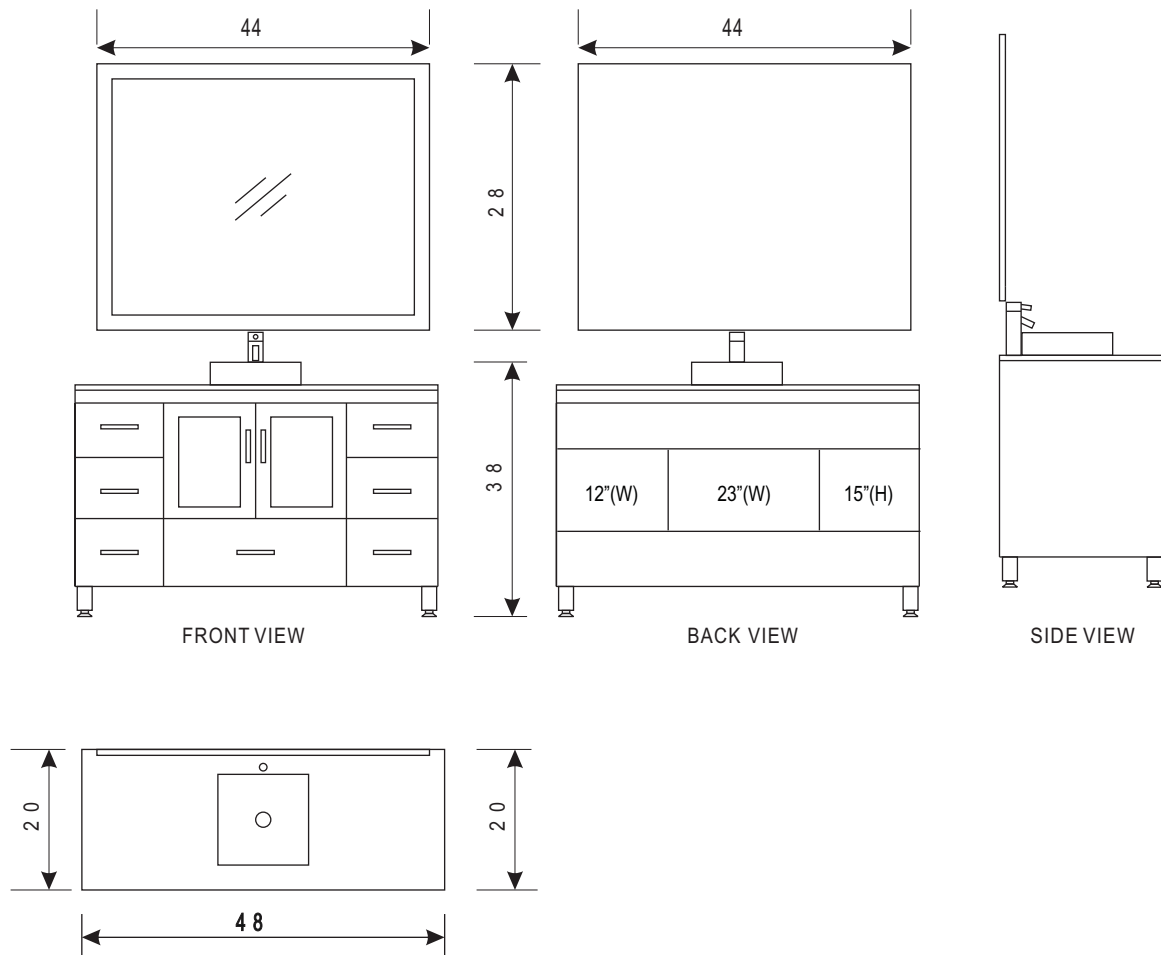

B48-VS Stanton "48" Vanity Set (Faucet not included)

Design Element™
Bath Furniture

The Stanton Collection

The Stanton 48" Vessel Sink Vanity is elegantly constructed of solid oak wood. The white composite stone counter top and rectangular vessel sink design bring a crisp and contemporary look to any bathroom. The designer vessel sinks soft corners beautifully contrast with the rich features of the espresso cabinetry. This stylish design includes four drawers and soft closing double door cabinet all adorned with satin nickel hardware. Included is an espresso framed mirror. The Stanton Bathroom Vanity is designed as a center piece to awe-inspire the eye without sacrificing quality, functionality or durability.

Stanton 48" Vanity Set

B48-VS Product Features

- Solid Hardwood Construction
- Espresso Finish
- White Composite Stone Countertop
- Rectangular Porcelain Vessel Sink
- Matching Espresso Framed Mirror
- Chrome Pop-Up Drain
- Soft-Closing Double-Door Cabinet
- Four Functional Pull-Out Drawers
- Satin Nickel Finish Hardware
- Specs: 48"W x 19.75"D x 37"H