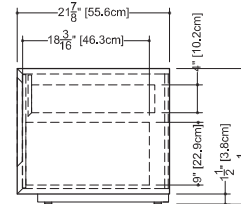

M Collection
Freestanding vanity
19.5" height

Furniture

Freestanding vanity M 4818 FS – 2 drawers – 48" length
21 7/8" depth x 47 5/8" length x 19 1/2" height – 557 x 1210 x 494 mm

plan view

front view

side view

Note: This unit must be fixed to the wall

WETSTYLE cannot be held responsible for any technical errors and reserves the right to make revisions without notice.

Approximate measurement.
The manufacturer accepts ±(6.35mm) variance.