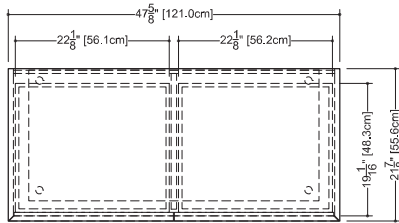

M Collection
Freestanding vanity
19.5" height

Furniture

Freestanding vanity M 4818 FS – 2 drawers – 48" length
21 7/8" depth x 47 5/8" length x 19 1/2" height – 557 x 1210 x 494 mm

plan view

front view

side view

Note: This unit must be fixed to the wall

WETSTYLE cannot be held responsible for any technical errors and reserves the right to make revisions without notice.

Approximate measurement.
The manufacturer accepts ±(6.35mm) variance.