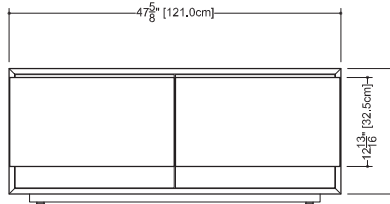

M Collection
Freestanding vanity
19.5" height

Furniture

Freestanding vanity M 4818 FS – 2 drawers – 48" length
21 7/8" depth x 47 5/8" length x 19 1/2" height – 557 x 1210 x 494 mm

plan view

front view

side view

Note: This unit must be fixed to the wall

WETSTYLE cannot be held responsible for any technical errors and reserves the right to make revisions without notice.

Approximate measurement.
The manufacturer accepts ±(6.35mm) variance.