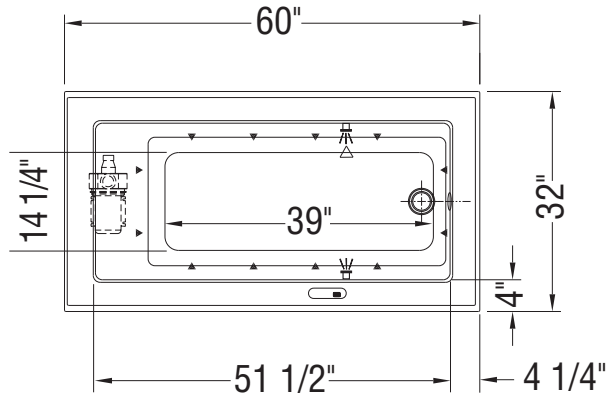

WHIRLPOOL SYSTEM

AIR SYSTEM

- ( ▲ ): Indicates whirlpool jets positioning
  - ( △ ): Indicates suction positioning
  - ( ● ): Indicates airjets positioning
  - ( ♫ ): Indicates chromatherapy light positioning
- Bathtub base includes anti-vibration Neutra-Phone leg supports (not shown).
- All dimensions are approximate. Structure measurements must be verified against the unit to ensure proper fit.**