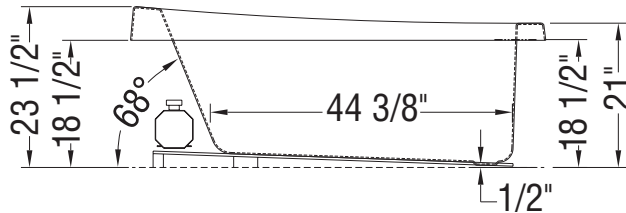

WHIRLPOOL SYSTEM

AIR SYSTEM

- ( ▲ ): Indicates whirlpool jets positioning
  - ( △ ): Indicates suction positioning
  - ( ● ): Indicates airjets positioning
  - ( ♫ ): Indicates chromatherapy light positioning
- Bathtub base includes anti-vibration Neutra-Phone leg supports (not shown).
- All dimensions are approximate. Structure measurements must be verified against the unit to ensure proper fit.**