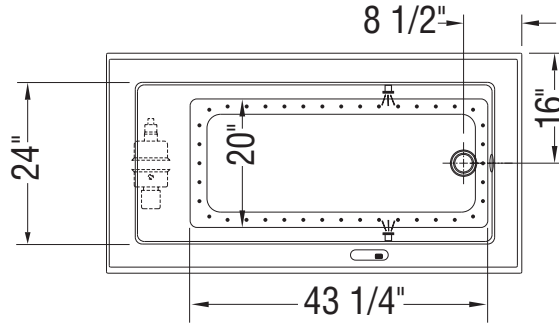

WHIRLPOOL SYSTEM

AIR SYSTEM

- ( ▲ ): Indicates whirlpool jets positioning
  - ( △ ): Indicates suction positioning
  - ( ● ): Indicates airjets positioning
  - ( ♫ ): Indicates chromatherapy light positioning
- Bathtub base includes anti-vibration Neutra-Phone leg supports (not shown).
- All dimensions are approximate. Structure measurements must be verified against the unit to ensure proper fit.**