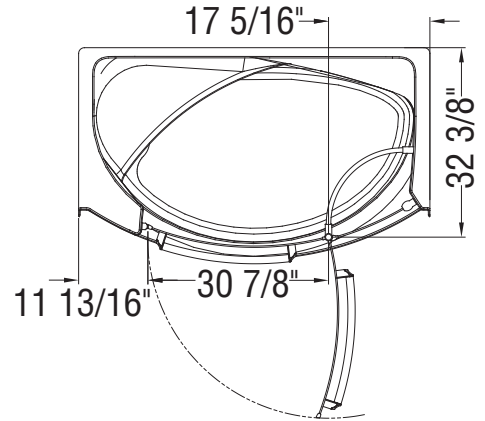

Left-hand seat with optional dry platform

Door dimensions

MAAX IES 1/2 with Body jets positioning

MAAX IES 3/4 with Body jets positioning