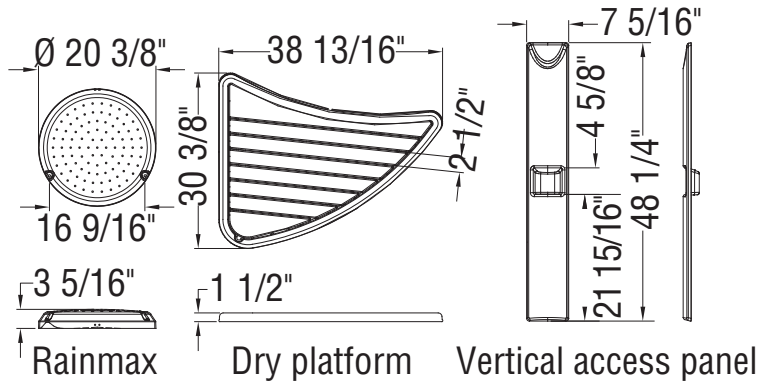

Left-hand seat with optional dry platform

Door dimensions

MAAX IES 1/2 with Body jets positioning

MAAX IES 3/4 with Body jets positioning