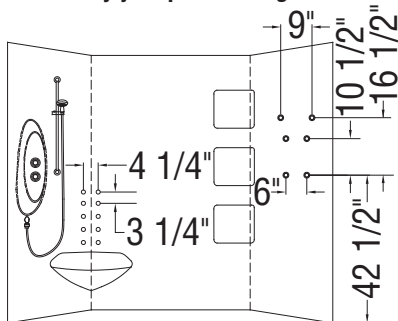

Left-hand seat with optional dry platform

Door dimensions

MAAX IES 1/2 with Body jets positioning

MAAX IES 3/4 with Body jets positioning