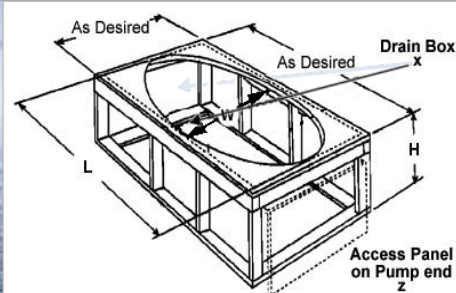

Hydro Fusion

Hydro Coat

The Green Company

Framing Dimension

Tub Opening Dimension

(L)ength	(W)idth	(H)eigth
70"	38"	"

Disclaimer: Certain options or altering the pump/blower location may cause the pump/blower to extend beyond the tub decking. For cutout dimensions wait for unit to arrive. All specifications subject to change without notice.