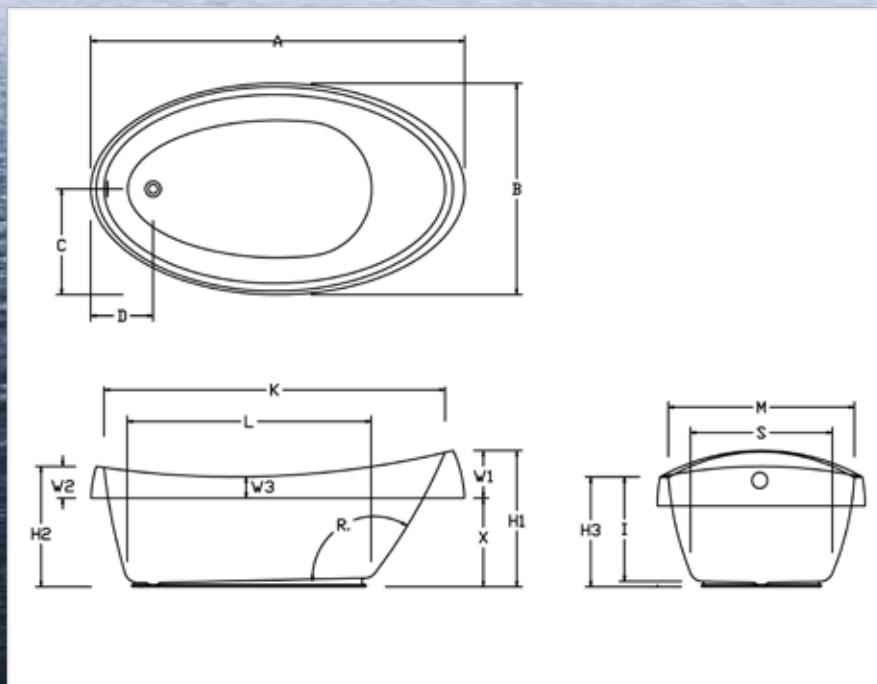

Hydro Fusion

Hydro Coat

The Green Company

Framing Dimension

Tub Opening Dimension

(L)ength	(W)idth	(H)eigth
70"	38"	"

Disclaimer: Certain options or altering the pump/blower location may cause the pump/blower to extend beyond the tub decking. For cutout dimensions wait for unit to arrive. All specifications subject to change without notice.