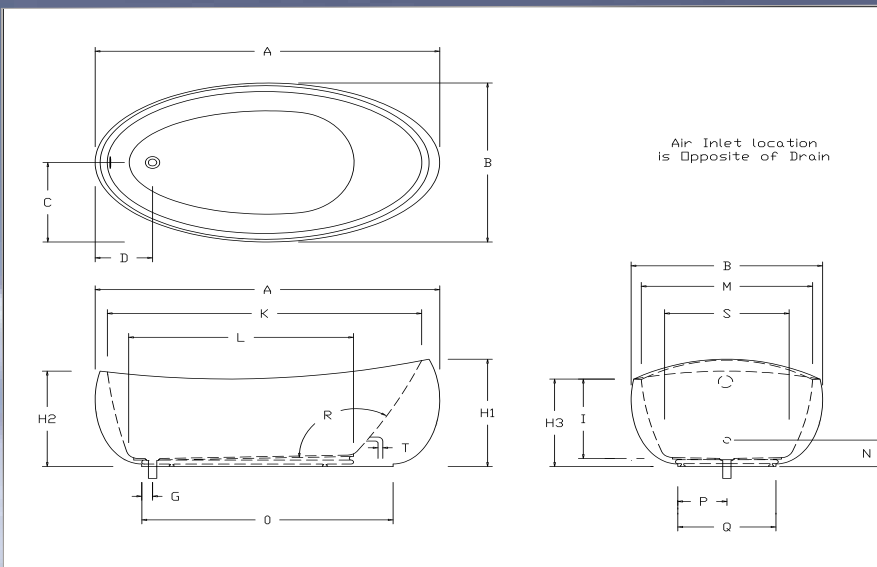

Available Sizes:

72" L x 40" W x 27" D
 91 Gallons

MaestroTub – construction features:

- Acrylic** models finished in 1/8" thick layer of deep lustrous acrylic.
- Extra thick** reinforced fiberglass.
- Smooth** anti-slip bottom
- Foam Fill** sound insulator
- Integral** waste & overflow

UPC & USPC US & Canada

Model	AC	A	B	C	D	E
7240	√	72"	40"	20"	12½"	1¼"
	F	G	H1	H2	H3	I
	1¾"	3¾"	28"	25"	22"	23"
	K	L	M	N	O	P
	67"	47"	36"	25¼"	54"	12"
	Q	R	T	U	V	
	24"	122°	12"	1¾"	1"	
Wat.Capacity (empty)			Wat.Capacity (bather)			
91 gal.			76 gal.			

Hydro Fusion

Hydro Coat

The Green Company

Framing Dimension

Tub Opening Dimension

(L)ength	(W)idth	(H)eigth
70"	38"	"

Disclaimer: Certain options or altering the pump/blower location may cause the pump/blower to extend beyond the tub decking. For cutout dimensions wait for unit to arrive. All specifications subject to change without notice.