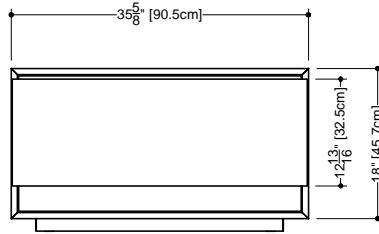

M Collection metro series
 Freestanding vanity
 18" height – 18" depth

Furniture

Freestanding vanity MM 3618 FS – 36" length

17 7/8" depth x 35 3/4" length x 19 1/2" height – 454 x 908 x 494 mm

Finishes and colors

Note: This unit must be fixed to the wall

WETSTYLE cannot be held responsible for any technical errors and reserves the right to make revisions without notice.

Approximate measurement.
 The manufacturer accepts ± (6.35mm) variance.