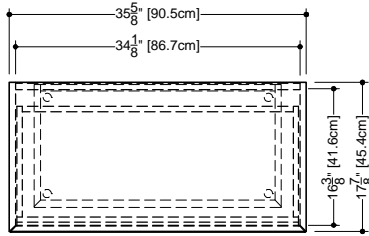

M Collection metro series
 Freestanding vanity
 18" height – 18" depth

Furniture

Freestanding vanity MM 3618 FS – 36" length

17 7/8" depth x 35 3/4" length x 19 1/2" height – 454 x 908 x 494 mm

Finishes and colors

Note: This unit must be fixed to the wall

WETSTYLE cannot be held responsible for any technical errors and reserves the right to make revisions without notice.

Approximate measurement.
 The manufacturer accepts ± (6.35mm) variance.