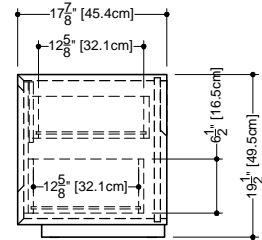

M Collection metro series
 Freestanding vanity
 18" height – 18" depth

Furniture

Freestanding vanity MM 3618 FS – 36" length

17 7/8" depth x 35 3/4" length x 19 1/2" height – 454 x 908 x 494 mm

Finishes and colors

Note: This unit must be fixed to the wall

WETSTYLE cannot be held responsible for any technical errors and reserves the right to make revisions without notice.

Approximate measurement.
 The manufacturer accepts ± (6.35mm) variance.