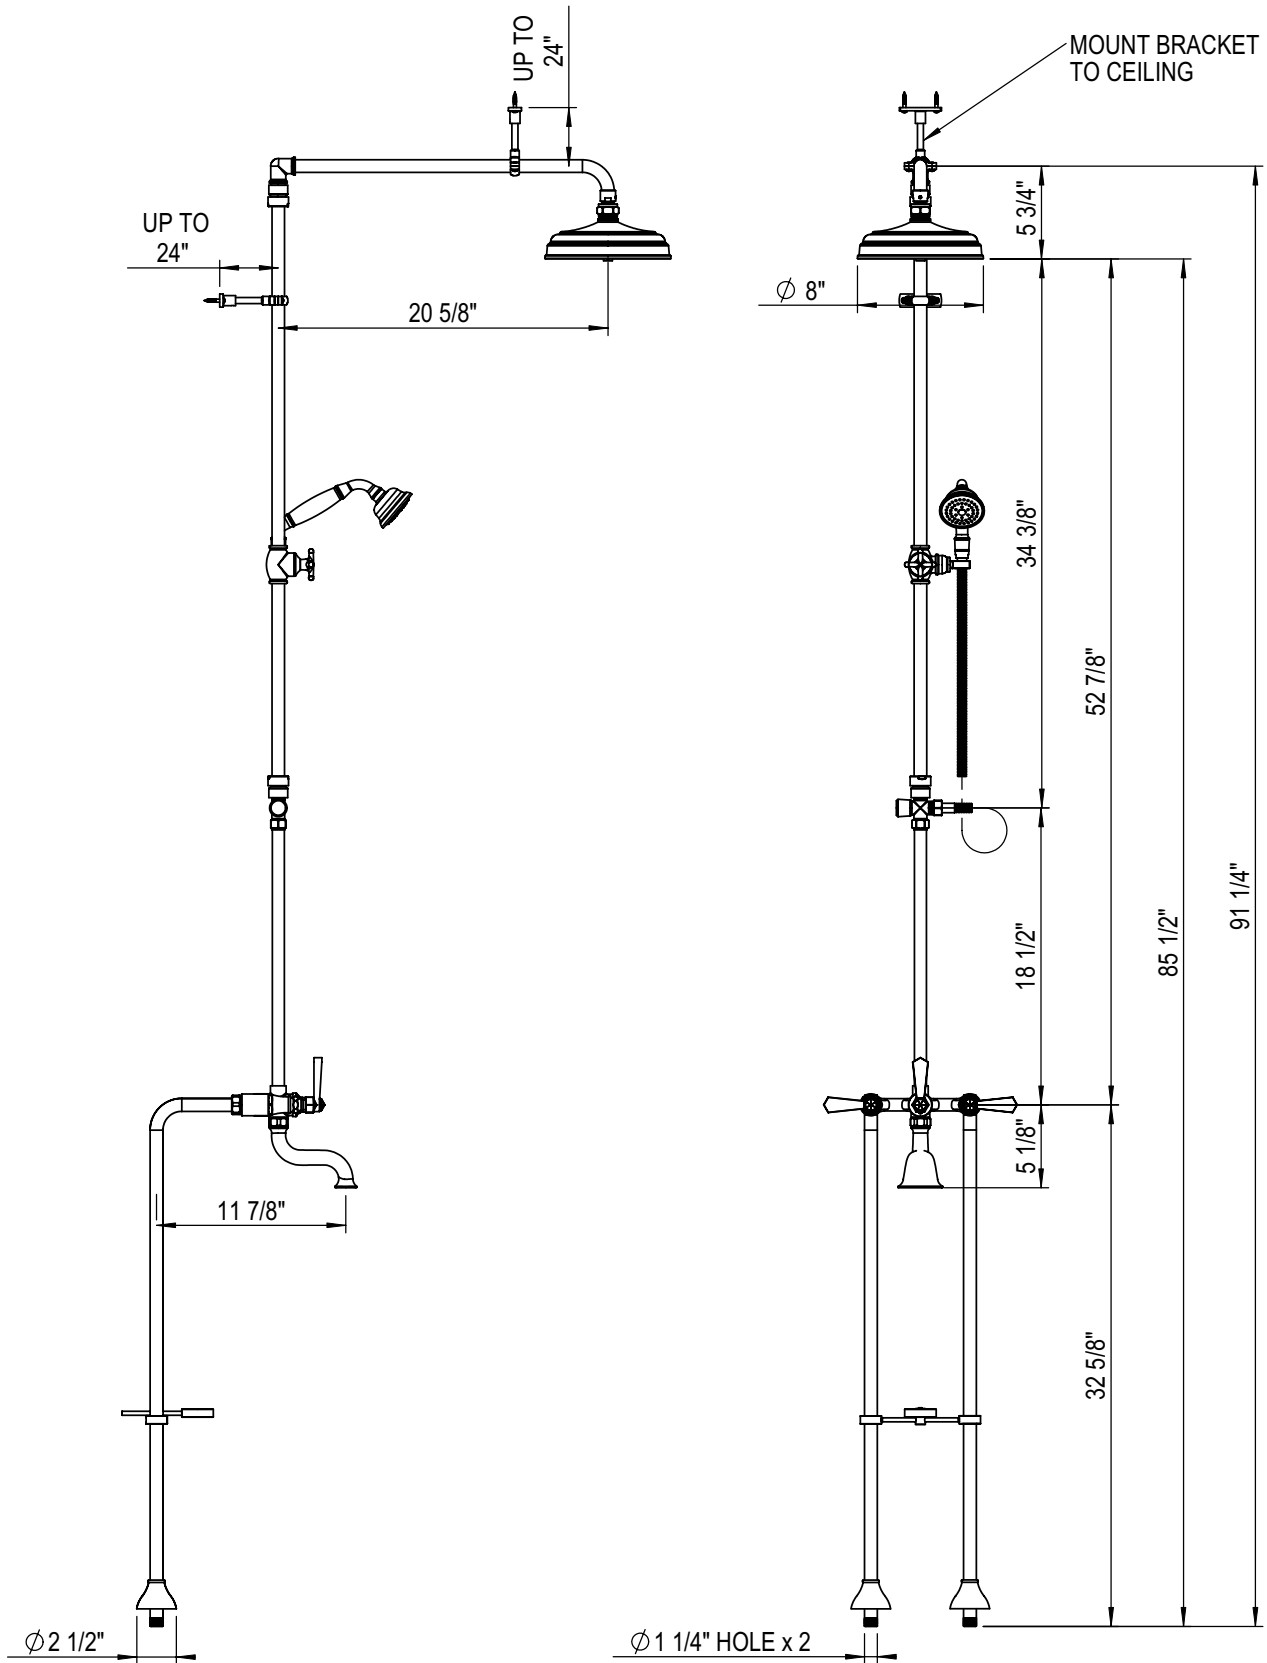

Floor Mount Tub & Shower 2FRBHXL

TEL: 905-851-6781
 FAX: 905-851-8031
 TOLL FREE: 800-461-5901

THE **Rubinet** FAUCET COMPANY

www.rubinet.com