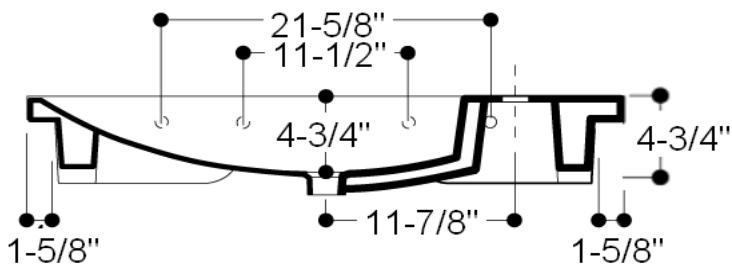

product name	Cliff 95 Basin
	Cliff 75 Basin

item #-	WS31101F
	WS31001F

95

75