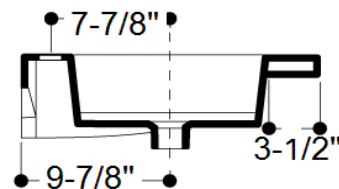

product name	Cliff 95 Basin
	Cliff 75 Basin

item #-	WS31101F
	WS31001F

95

75