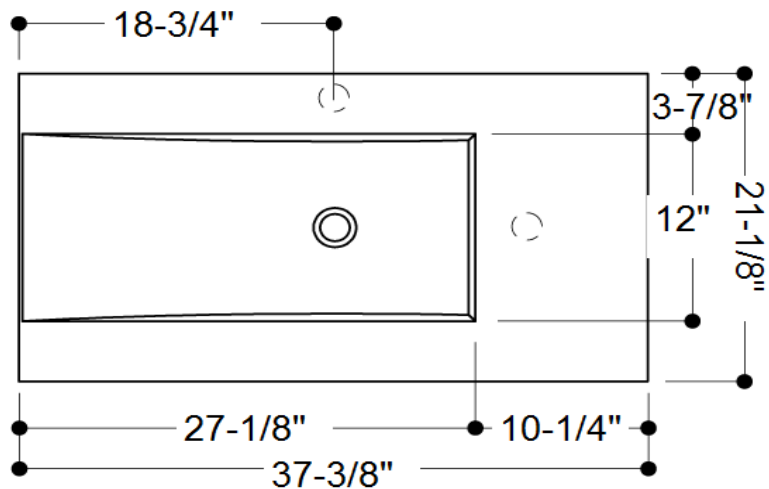

product name	Cliff 95 Basin
	Cliff 75 Basin

item #-	WS31101F
	WS31001F

95

75