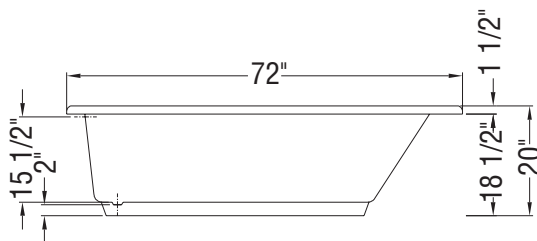

TRUE WHIRLPOOL
SYSTEM

AEROEFFECT
AIR SYSTEM

- : Indicates pump or blower positioning
- (○) : Indicates True Whirlpool jets positioning
- (●) : Indicates Aeroeffect airjets positioning