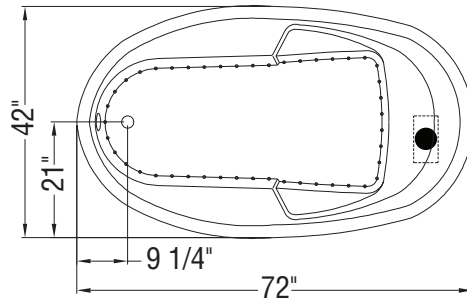

TRUE WHIRLPOOL
SYSTEM

AEROEFFECT
AIR SYSTEM

- : Indicates pump or blower positioning
- (○) : Indicates True Whirlpool jets positioning
- (●) : Indicates Aeroeffect airjets positioning