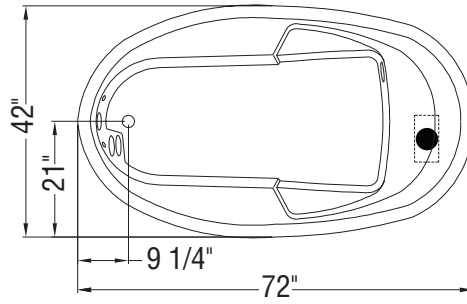

TRUE WHIRLPOOL
SYSTEM

AEROEFFECT
AIR SYSTEM

- : Indicates pump or blower positioning
- (○) : Indicates True Whirlpool jets positioning
- (●) : Indicates Aeroeffect airjets positioning