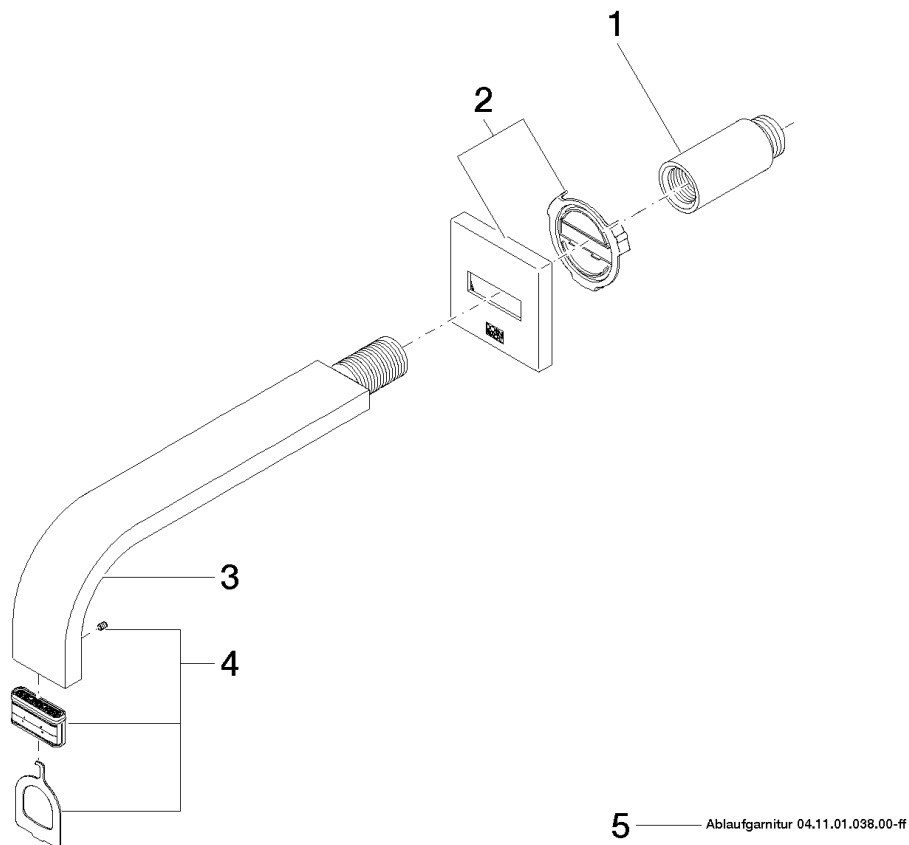

Exploded assembly drawing

Article number: 13800782

Order quantity

No.	Article number	Name	Installation quantity
1	0924030811090	extension	1
2	90277803500ff	rosette	1
3	04282214910ff	spout	1
4	9029031090090	aerator	1
5	10125970ff	pop-up waste	1