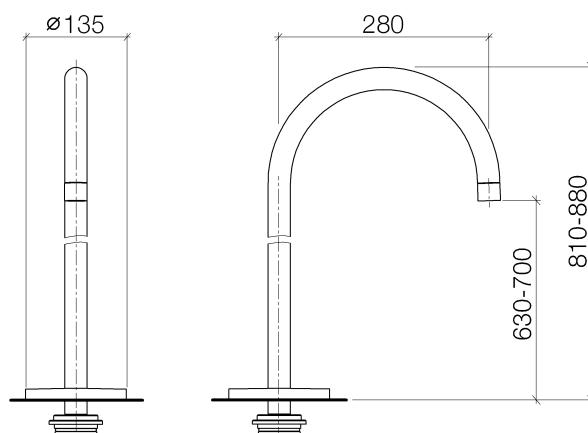

Product specifications

- **11" projection**
- M 28 x 1 aerator – female thread
- Total height 31 7/8 – 34 5/8"
- Height to aerator/spout outlet 24 3/4 – 27 1/2"
- Stand pipe with flange diameter 5 3/8"

Surfaces

- | | |
|-----------------|-------------|
| • chrome | 13672885-00 |
| • chrome | 13672885-00 |
| • matt platinum | 13672885-06 |
| • matt platinum | 13672885-06 |

Accessories required

- Rough for floor mounted spout/mixer; 35945970
- Rough for floor mounted spout/mixer; 35945970

Exploded assembly drawing

13.672.885-ff

Order quantity

No.	Article number	Name	Installation quantity
1	90230100700ff	aerator	1
2	04282216000ff	spout	1
3	09141010190	seal	1
4	092785002ff	rosette	1
5	09141008490	seal	1