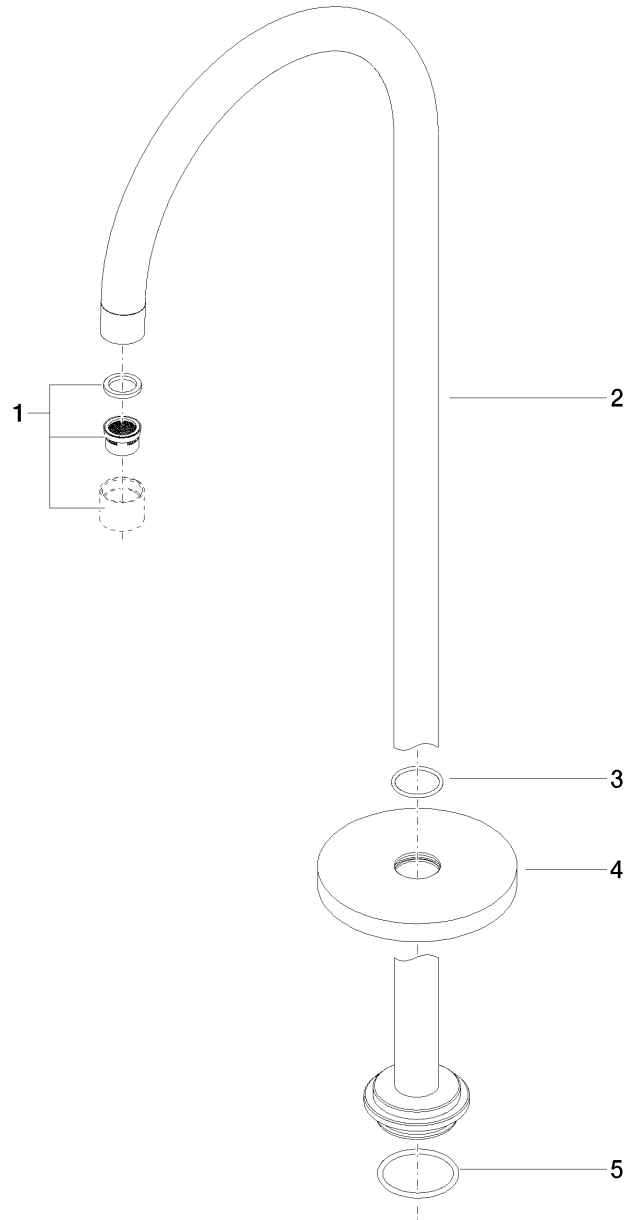

Product specifications

- **11" projection**
- M 28 x 1 aerator – female thread
- Total height 31 7/8 – 34 5/8"
- Height to aerator/spout outlet 24 3/4 – 27 1/2"
- Stand pipe with flange diameter 5 3/8"

Surfaces

- | | |
|-----------------|-------------|
| • chrome | 13672885-00 |
| • chrome | 13672885-00 |
| • matt platinum | 13672885-06 |
| • matt platinum | 13672885-06 |

Accessories required

- Rough for floor mounted spout/mixer; 35945970
- Rough for floor mounted spout/mixer; 35945970

Exploded assembly drawing

13.672.885-ff

Order quantity

No.	Article number	Name	Installation quantity
1	90230100700ff	aerator	1
2	04282216000ff	spout	1
3	09141010190	seal	1
4	092785002ff	rosette	1
5	09141008490	seal	1