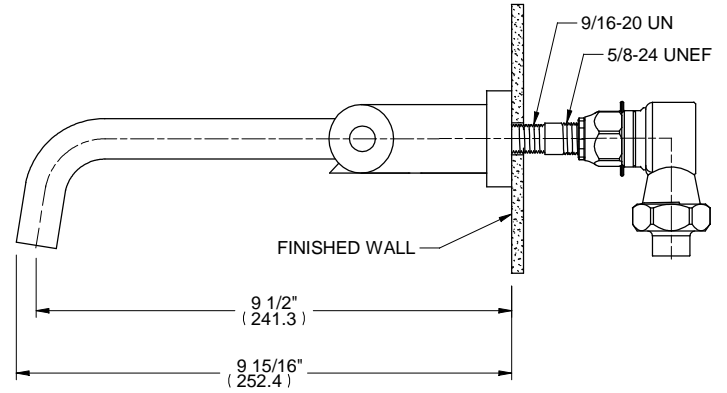

L1

ALTMANS RESERVES THE RIGHT TO MODIFY AND CHANGE SPECIFICATIONS AT ANY TIME. PLEASE VERIFY DIMENSIONS PRIOR TO INSTALLATION.

Features

- Available in All Finishes
- All Low Lead Brass Construction
- 1/4 Turn Ceramic Disc Cartridge

Through-Hole Specifications

DIMENSIONS SHOWN TO NEAREST 1/16"