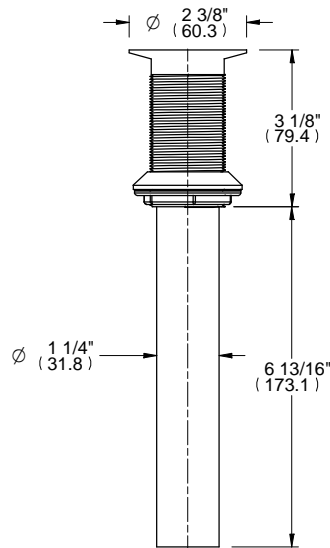

L1

ALTMANS RESERVES THE RIGHT TO MODIFY AND CHANGE SPECIFICATIONS AT ANY TIME. PLEASE VERIFY DIMENSIONS PRIOR TO INSTALLATION.

Features

- Available in All Finishes
- All Low Lead Brass Construction
- 1/4 Turn Ceramic Disc Cartridge

Through-Hole Specifications

DIMENSIONS SHOWN TO NEAREST 1/16"