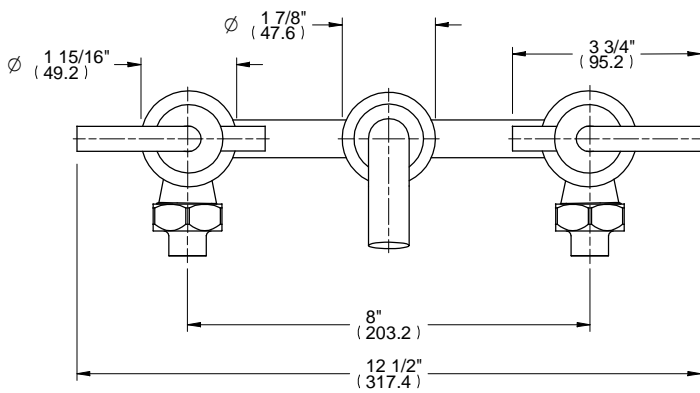

L1

ALTMANS RESERVES THE RIGHT TO MODIFY AND CHANGE SPECIFICATIONS AT ANY TIME. PLEASE VERIFY DIMENSIONS PRIOR TO INSTALLATION.

Features

- Available in All Finishes
- All Low Lead Brass Construction
- 1/4 Turn Ceramic Disc Cartridge

Through-Hole Specifications

DIMENSIONS SHOWN TO NEAREST 1/16"