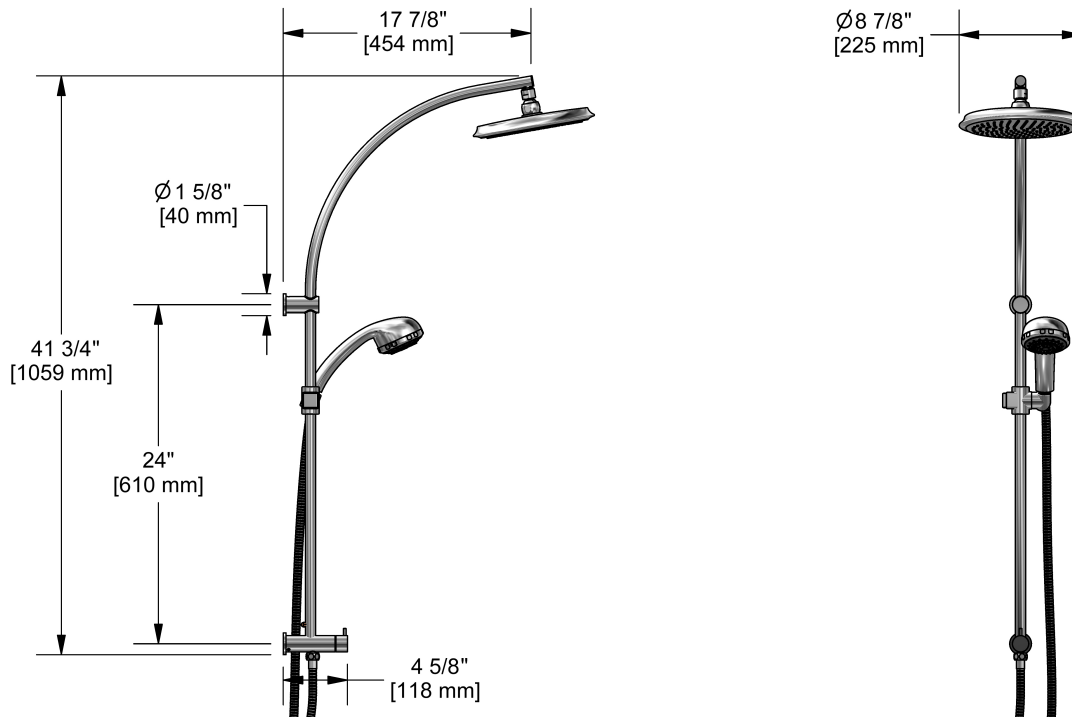

Sizes, models and finishes may differ from thoses presented.

Warranty

The Riobel inc. product carries a limited LIFETIME warranty on the finish Chrome, Gold (PVD), Brushed nickel (PVD), Night brushed (PVD), Polished nickel (PVD) and all working parts and is guaranteed from the initial date of purchase against all manufacturing defects. Other finished 1 year.

Customer Service

Ontario, West Canada : 888-287-5354 Quebec, Maritimes, United States : 866-473-8442