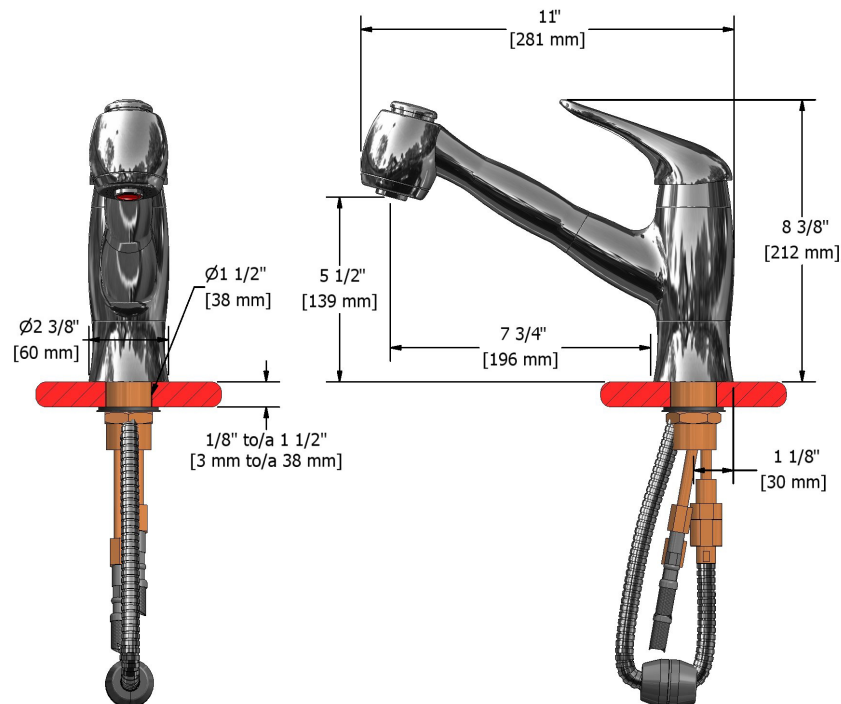

Melenas tall kitchen faucet with spray
ML201XX

Specifications

Descriptions

- Ceramic cartridge
- 3/8" speedway compression
- 2-jet pull-out spray

Available colors

- C : Chrome

Available flows

- 8.3 L/min, 2.2 gpm (US) 60psi

Cartridges

- 401-072

Certifications

- CSA B125.1
- NSF61
- ASME A112.18.1
- CMR248 Approval

Sizes, models and finishes may differ from thoses presented.

Warranty

The Riobel inc. product carries a limited LIFETIME warranty on the finish Chrome, Gold (PVD), Brushed nickel (PVD), Night brushed (PVD), Polished nickel (PVD) and all working parts and is guaranteed from the initial date of purchase against all manufacturing defects. Other finished 1 year.