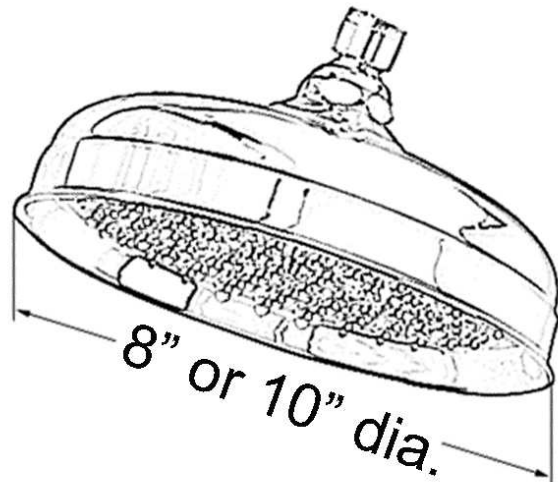

EURO SHOWER HEAD

Cat. No.
5588 & 5589

**5588: 8" diameter
90 nozzles**

**5589: 10" diameter
126 nozzles**

Features:

- ▶ Made of Solid Brass
- ▶ Self Cleaning Brass & Rubber Nozzles
- ▶ Available in 3 Finishes
- ▶ GPM is 2.5

Finishes:

- CP** Polished Chrome
- BP** Polished Brass
- SN** Brushed Nickel

Dimensions and specifications subject of change without notice.