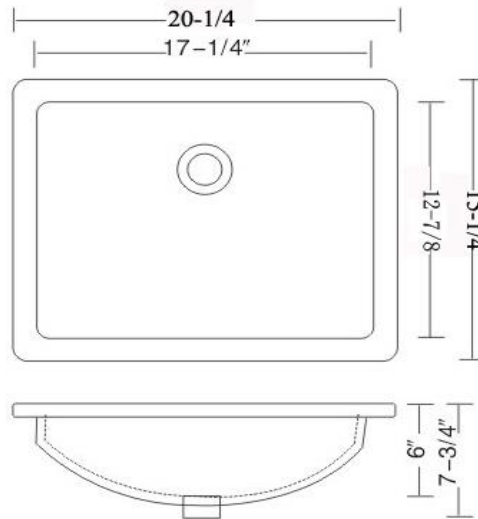

### GENERAL

Fine quality bathroom square sink formed of vitreous china

### DESIGN FEATURES

Single bowl depth 6" with inside bowl dimensions 17-1/4" X 12-7/8" and over all 20-1/4" X 15-1/4"

**Color:** Bisquite

**Mount Style:** Undermount

**Other:** Drain opening 1-3/4".

**CUPC certified**  
Minimum cabinet size 24"  
Product shall be specified as PU-02-BQ