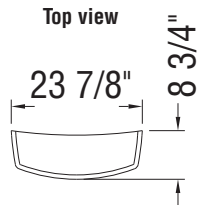

Space for Air Massage blower: 6 1/2"

Technical drawings of the storage cabinet

(▲): Indicates whirlpool jets positioning
 (△): Indicates suction positioning
 (●): Indicates airjets positioning
 (☼): Indicates chromatherapy light positioning
 Bathtub base includes anti-vibration Neutra-Phone leg supports (not shown).
All dimensions are approximate. Structure measurements must be verified against the unit to ensure proper fit.