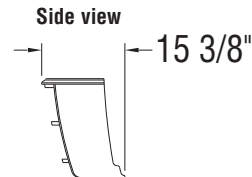

Space for Air Massage blower: 6 1/2"

Technical drawings of the storage cabinet

(▲): Indicates whirlpool jets positioning
 (△): Indicates suction positioning
 (●): Indicates airjets positioning
 (☼): Indicates chromatherapy light positioning
 Bathtub base includes anti-vibration Neutra-Phone leg supports (not shown).
All dimensions are approximate. Structure measurements must be verified against the unit to ensure proper fit.