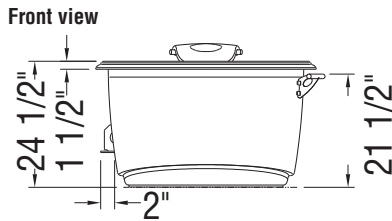

Space for Air Massage blower: 6 1/2"

Technical drawings of the storage cabinet

(▲): Indicates whirlpool jets positioning
 (△): Indicates suction positioning
 (●): Indicates airjets positioning
 (☼): Indicates chromatherapy light positioning
 Bathtub base includes anti-vibration Neutra-Phone leg supports (not shown).
All dimensions are approximate. Structure measurements must be verified against the unit to ensure proper fit.