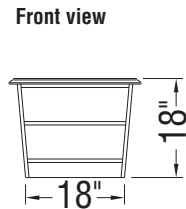

Space for Air Massage blower: 6 1/2"

Technical drawings of the storage cabinet

(▲): Indicates whirlpool jets positioning
 (△): Indicates suction positioning
 (●): Indicates airjets positioning
 (☼): Indicates chromatherapy light positioning
 Bathtub base includes anti-vibration Neutra-Phone leg supports (not shown).
All dimensions are approximate. Structure measurements must be verified against the unit to ensure proper fit.