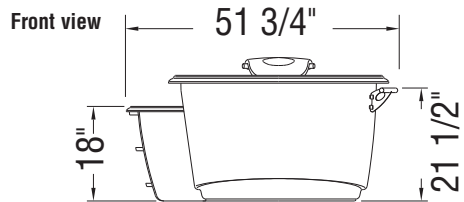

Space for Air Massage blower: 6 1/2"

Technical drawings of the storage cabinet

(▲): Indicates whirlpool jets positioning
 (△): Indicates suction positioning
 (●): Indicates airjets positioning
 (☼): Indicates chromatherapy light positioning
 Bathtub base includes anti-vibration Neutra-Phone leg supports (not shown).
All dimensions are approximate. Structure measurements must be verified against the unit to ensure proper fit.