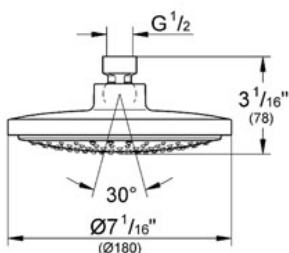

EUPHORIA COSMOPOLITAN 180

Head shower 1 spray

MODEL # 27808

Pure Freude an Wasser

GROHE

GROHE America, Inc | 200 North Gary Avenue, Suite G, Roselle, IL 60172
Phone: +1 (800) 444-7643 | Fax: +1 (800) 225-2778 | us-customerservice@grohe.com

Product Description:

Head shower 1 spray

Standard Specification:

- GROHE StarLight® finish
- GROHE DreamSpray® perfect spray pattern
- GROHE EcoJoy® technology for less water and perfect flow
- SpeedClean anti-lime system
- Suitable for instantaneous heater
- 1 spray
- Rain
- Diameter Ø 7"
- Rotating ball joint ± 15°
- 1/2" Connection thread
- Flow restrictor - 2.0 gpm at 80psi
- Max Flow Rate 2.0 gpm (7.6 L/min)

Applicable Codes & Standards:

- Energy Policy Act of 1992
- ASME A112.18.1/CSA B125.1
- CalGreen

Color:

- 27808 000 chrome