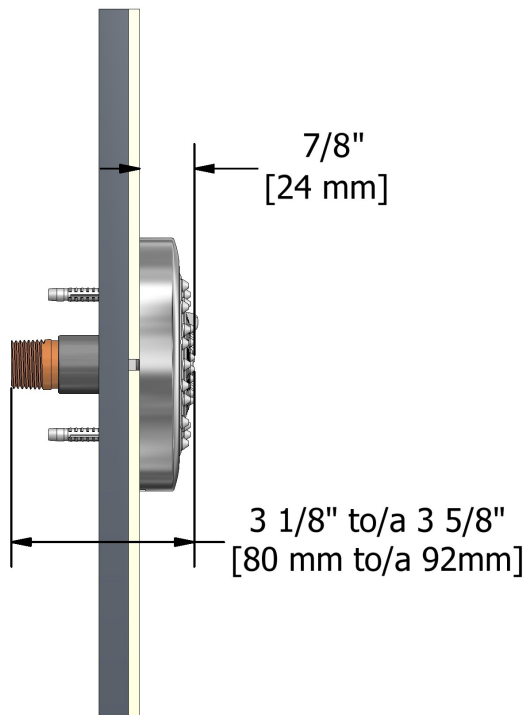

2-jet tile body jets
324XX

Specifications

Descriptions

- Directional
- 1/2" inlet male NPT
- Scale-free
- 2-jet

Available colors

- C : Chrome

Available flows

- 6.2 L/min, 1.6 gpm (US) 60psi

Certifications

- CSA B125.1
- ASME A112.18.1
- CMR248 Approval

Sizes, models and finishes may differ from thoses presented.

Warranty

The Riobel inc. product carries a limited LIFETIME warranty on the finish Chrome, Gold (PVD), Brushed nickel (PVD), Night brushed (PVD), Polished nickel (PVD) and all working parts and is guaranteed from the initial date of purchase against all manufacturing defects. Other finished 1 year.