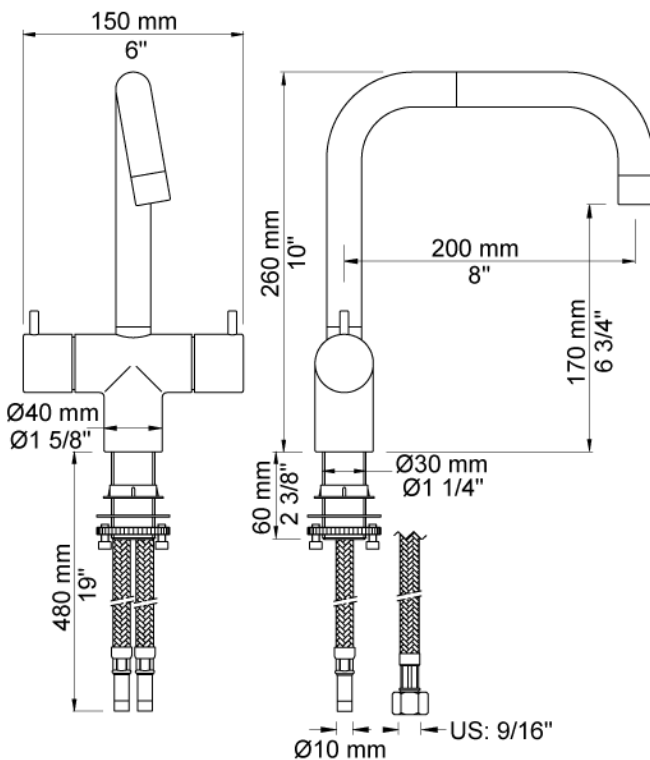

Date:

Client:

Project:

VOLA product: KV6

KV6

Two-handle mixer with ¼ turn ceramic disc technology, 360° double swivel spout with M22 aerator.

Pipe size: 10 mm.

Hole cut out size: 30 mm, max. 35 mm.

Flow

	Bar:	1,0	2,0	3,0	4,0	5,0
KV6	(l/min)	9,0	9,0	9,0	9,0	9,0

Available in colours

- Color 02, Grey
- Color 04, Light blue
- Color 05, Orange
- Color 06, Light green
- Color 08, Yellow
- Color 09, Dark grey
- Color 12, Mocca
- Color 14, Bright red
- Color 15, Dark blue
- Color 16, Polished chrome
- Color 17, Gloss black
- Color 18, White
- Color 19, Natural brass
- Color 20, Brushed chrome
- Color 21, Carmine red
- Color 25, Pink
- Color 27, Matt black