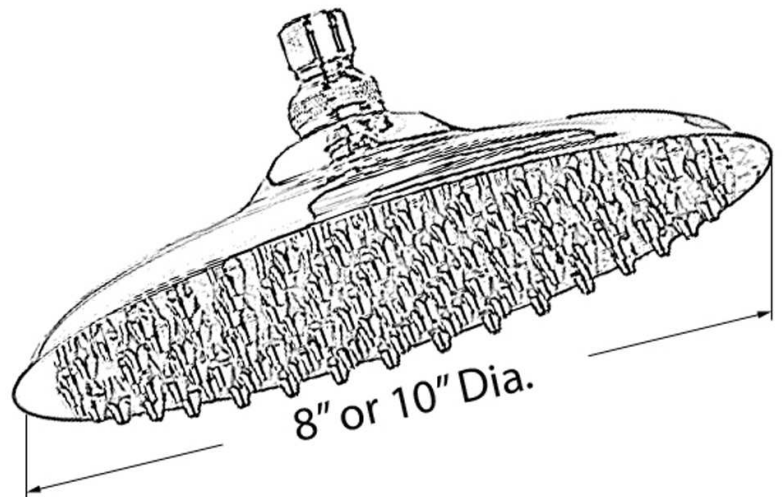

APOLLO SHOWER HEAD

Cat. No.
5596 & 5597

8" Shower Head Has
90 Brass Nozzles.

10" Shower Head Has
126 Brass Nozzles.

Features:

- ▶ Made of Solid Brass
- ▶ Available in 8" - **#5596**
- ▶ Available in 10" - **#5597**
- ▶ Available in 2 Finishes
- ▶ GPM is 2.5

Finishes:

- CP** Polished Chrome
- SN** Brushed Nickel

Dimensions and specifications subject to change without notice.