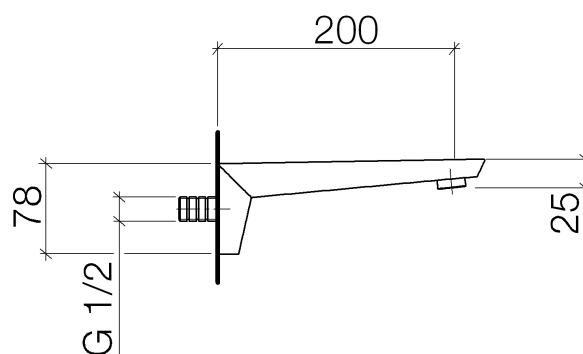

Product specifications

- **7 7/8" projection**
- Fixed spout
- M 24 x 1 aerator – male thread
- Plug link connection
- 1/2" male straight connection

Surfaces

- | | |
|-------------|-------------|
| • chrome | 13801730-00 |
| • chrome | 13801730-00 |
| • champagne | 13801730-47 |
| • champagne | 13801730-47 |

Accessories required

- Rough-in adaptor; 35080970
- Rough-in adaptor; 35080970

Exploded assembly drawing

Order quantity

No.	Article number	Name	Installation quantity
1	9024031080090	nipple set	1
2	09311100490	pin	1
3	09197300210ff	spout	1
4	90230111800ff	aerator	1