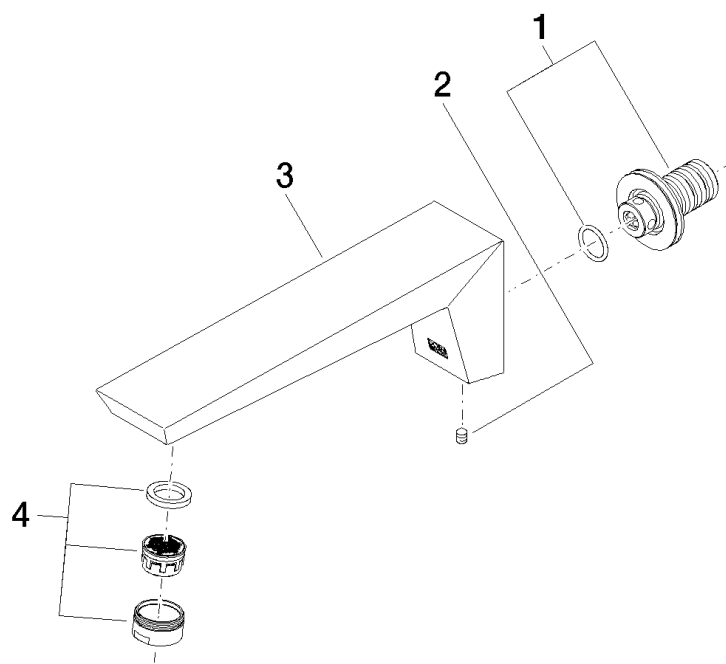

Product specifications

- **7 7/8" projection**
- Fixed spout
- M 24 x 1 aerator – male thread
- Plug link connection
- 1/2" male straight connection

Surfaces

- | | |
|-------------|-------------|
| • chrome | 13801730-00 |
| • chrome | 13801730-00 |
| • champagne | 13801730-47 |
| • champagne | 13801730-47 |

Accessories required

- Rough-in adaptor; 35080970
- Rough-in adaptor; 35080970

Exploded assembly drawing

Order quantity

No.	Article number	Name	Installation quantity
1	9024031080090	nipple set	1
2	09311100490	pin	1
3	09197300210ff	spout	1
4	90230111800ff	aerator	1