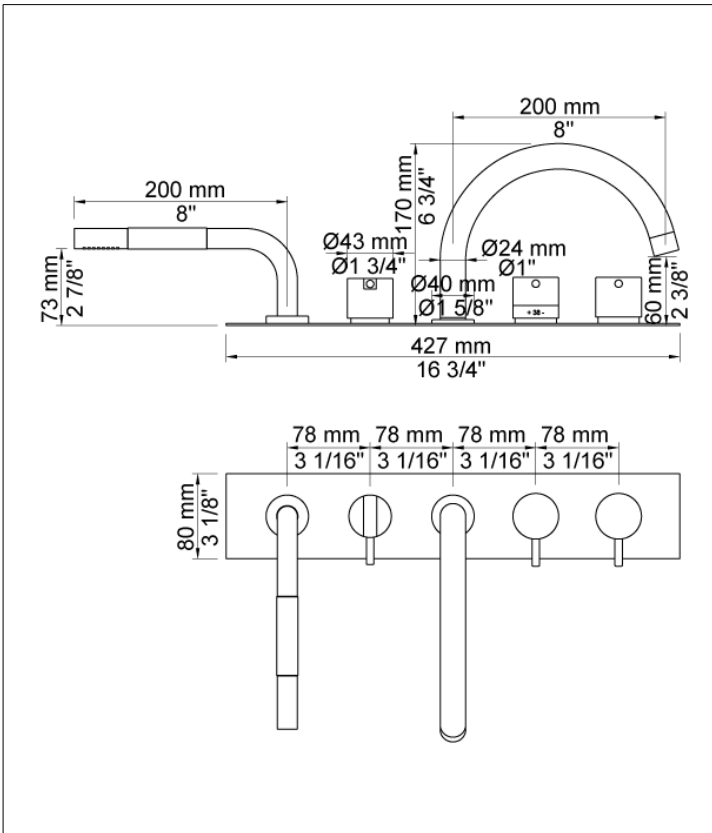

Date: _____

Client: _____

Project: _____

VOLA product: BK16

BK16

Thermostatic mixer with swivel spout for bath filling and mixer with hand shower.

Complete with mounting bracket and water collection box.

BK16 UP = Plumbed part, fixing bracket and water collection box.

BK16 AP = Trim parts

Flow

	Bar:	1,0	2,0	3,0	4,0	5,0
090E	(l/min)	14,4	20,4	25,0	28,9	30,0
T1	(l/min)	5,8	8,2	10,0	11,6	12,9

Available in colours

- Color 02, Grey
- Color 04, Light blue
- Color 05, Orange
- Color 06, Light green
- Color 08, Yellow
- Color 09, Dark grey
- Color 12, Mocca
- Color 14, Bright red
- Color 15, Dark blue
- Color 16, Polished chrome
- Color 17, Gloss black
- Color 18, White
- Color 19, Natural brass
- Color 20, Brushed chrome
- Color 21, Carmine red
- Color 25, Pink
- Color 27, Matt black
- Color 40, Brushed stainless steel