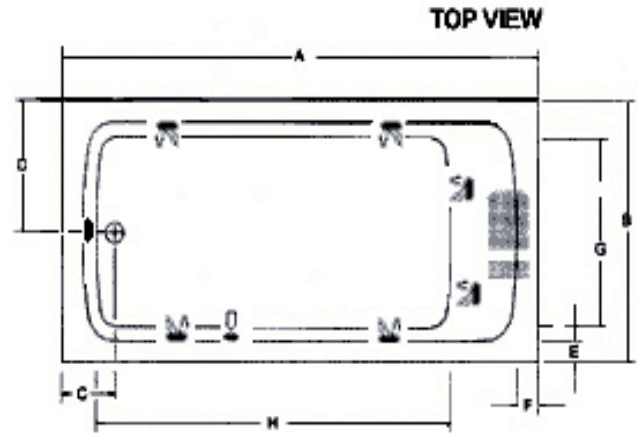

# Melissa

Must be set in Mortar Base

-  Pump motor
-  Jets
-  Anti-vortex suction
-  Overflow location

AS SHOWN:  
Whirlpool option w/ standard jets

ALSO AVAILABLE:  
Soaking Tub Only, Whirlpool,  
Thermal Air, Combo