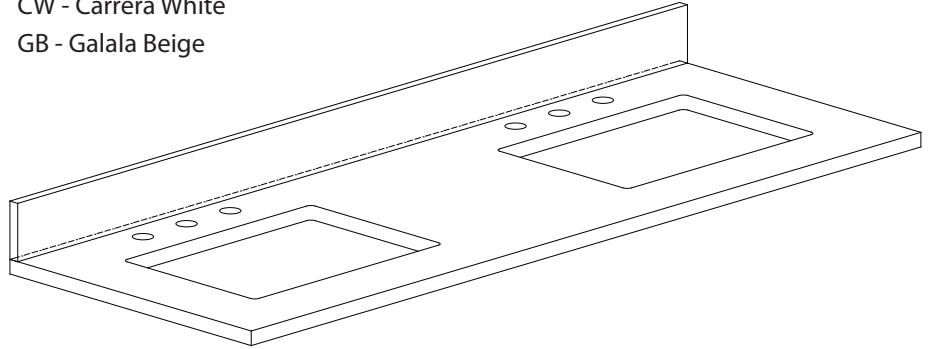

Nominal Dimension

- 60W x 21.5D x 19.7H (inches)

Components

Mirror	14000-M24-CG	14000-MC24-CG	
Vanity Top	SUT61BK-R	SUT61GB-R	SUT61CW-R
	SUT61BK	SUT61GB	SUT61CW
Sink	CUM20WT-R	CUM18WT	CUM18LN
Base	TRIBECA-B60-CG		

- BK - Natural black granite
- CW - Natural Carrera White marble
- GB - Natural Galala Beige marble
- Top cutout for dual undermount sinks
- Top pre-drilled for 8" widespread faucet
- 4" backsplash included

Nominal Dimension

- 61W x 22D x 1H inches
- 1550 x 560 x 25 mm

Colors / Finishes

- BK - Black
- CW - Carrera White
- GB - Galala Beige

Components

Sink	CUM20WT-R	
Vanity	BRENTWOOD-V61-NW	

Product Diagrams

Avanity

CUM20WT-R

Features

- Vitreous China
- Undermount application

Colors / Finishes

- White

Nominal Dimension

- 20W x 15D x 7.7H inches
- 510 x 381 x 196mm

Components