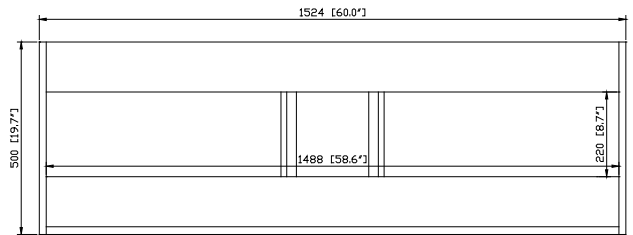

Avanity

TRIBECA-V60-CG

Features

- Solid poplar frame and birch veneer plywood
- 1 soft-close door
- 2 soft-close drawer
- Triangle metal hanging hardware
- Under counter application

Colors / Finishes

- Chilled Gray

Nominal Dimension

- 60W x 21.5D x 19.7H (inches)

Components

Mirror	14000-M24-CG	14000-MC24-CG	
Vanity Top	SUT61BK-R	SUT61GB-R	SUT61CW-R
	SUT61BK	SUT61GB	SUT61CW
Sink	CUM20WT-R	CUM18WT	CUM18LN
Base	TRIBECA-B60-CG		

Product Diagrams

Front

Back

Side

Top

For customer support please call 866 522 5578 weekdays 9:00 to 6:00 PST