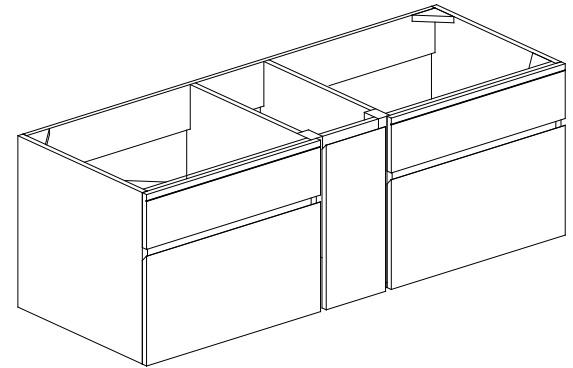

Avanity

TRIBECA-V60-CG

Features

- Solid poplar frame and birch veneer plywood
- 1 soft-close door
- 2 soft-close drawer
- Triangle metal hanging hardware
- Under counter application

Colors / Finishes

- Chilled Gray

Nominal Dimension

- 60W x 21.5D x 19.7H (inches)

Components

Mirror	14000-M24-CG	14000-MC24-CG	
Vanity Top	SUT61BK-R	SUT61GB-R	SUT61CW-R
	SUT61BK	SUT61GB	SUT61CW
Sink	CUM20WT-R	CUM18WT	CUM18LN
Base	TRIBECA-B60-CG		

Nominal Dimension

- 61W x 22D x 1H inches
- 1550 x 560 x 25 mm

Colors / Finishes

- BK - Black
- CW - Carrera White
- GB - Galala Beige

Components

Sink	CUM20WT-R	
Vanity	BRENTWOOD-V61-NW	

Product Diagrams

Avanity

CUM20WT-R

Features

- Vitreous China
- Undermount application

Colors / Finishes

- White

Nominal Dimension

- 20W x 15D x 7.7H inches
- 510 x 381 x 196mm

Components