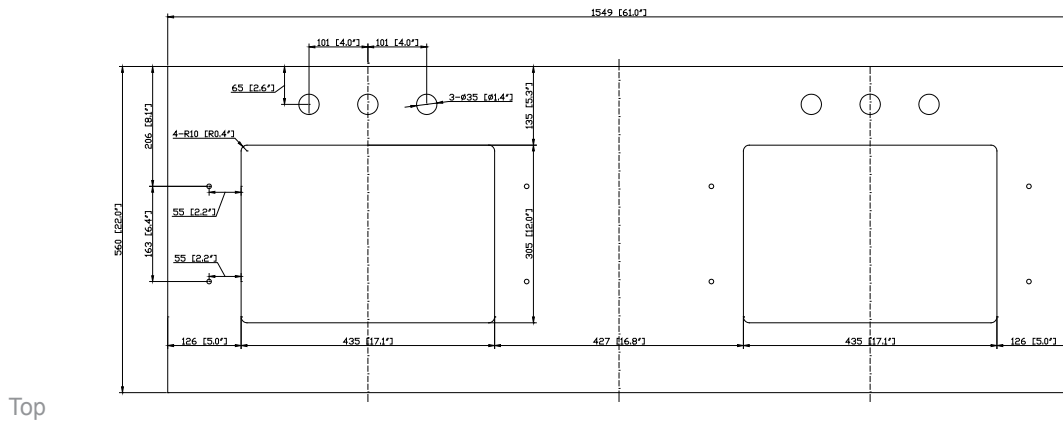

Nominal Dimension

- 60W x 21.5D x 19.7H (inches)

Components

Mirror	14000-M24-CG	14000-MC24-CG	
Vanity Top	SUT61BK-R	SUT61GB-R	SUT61CW-R
	SUT61BK	SUT61GB	SUT61CW
Sink	CUM20WT-R	CUM18WT	CUM18LN
Base	TRIBECA-B60-CG		

Nominal Dimension

- 61W x 22D x 1H inches
- 1550 x 560 x 25 mm

Colors / Finishes

- BK - Black
- CW - Carrera White
- GB - Galala Beige

Components

Sink	CUM20WT-R	
Vanity	BRENTWOOD-V61-NW	

Product Diagrams

Avanity

CUM20WT-R

Features

- Vitreous China
- Undermount application

Colors / Finishes

- White

Nominal Dimension

- 20W x 15D x 7.7H inches
- 510 x 381 x 196mm

Components