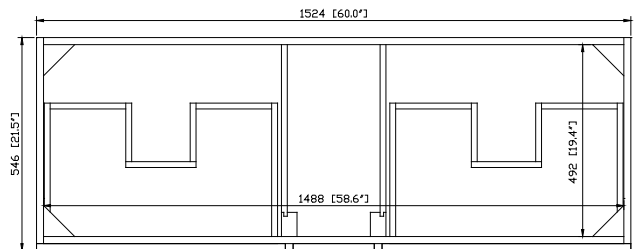

Top

For customer support please call 866 522 5578 weekdays 9:00 to 6:00 PST