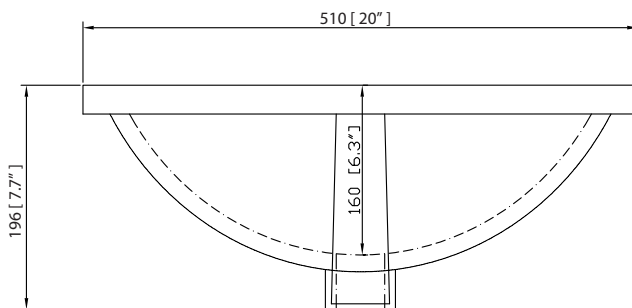

Avanity

CUM20WT-R

Features

- Vitreous China
- Undermount application

Colors / Finishes

- White

Nominal Dimension

- 20W x 15D x 7.7H inches
- 510 x 381 x 196mm

Components

Drain	VC-DRAIN-CP	VC-DRAIN-BN

Product Diagrams

Front