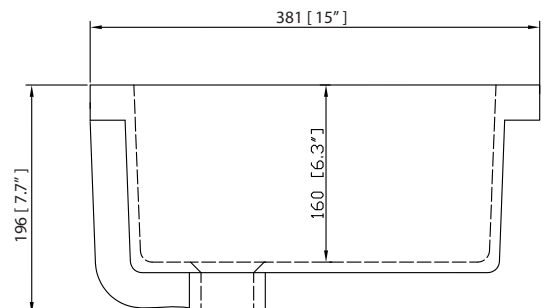

Nominal Dimension

- 60W x 21.5D x 19.7H (inches)

Components

Mirror	14000-M24-CG	14000-MC24-CG	
Vanity Top	SUT61BK-R	SUT61GB-R	SUT61CW-R
	SUT61BK	SUT61GB	SUT61CW
Sink	CUM20WT-R	CUM18WT	CUM18LN
Base	TRIBECA-B60-CG		

Nominal Dimension

- 61W x 22D x 1H inches
- 1550 x 560 x 25 mm

Colors / Finishes

- BK - Black
- CW - Carrera White
- GB - Galala Beige

Components

Sink	CUM20WT-R	
Vanity	BRENTWOOD-V61-NW	

Product Diagrams

Avanity

CUM20WT-R

Features

- Vitreous China
- Undermount application

Colors / Finishes

- White

Nominal Dimension

- 20W x 15D x 7.7H inches
- 510 x 381 x 196mm

Components

Drain	VC-DRAIN-CP	VC-DRAIN-BN
-------	-------------	-------------

Product Diagrams

Top

Front

Side