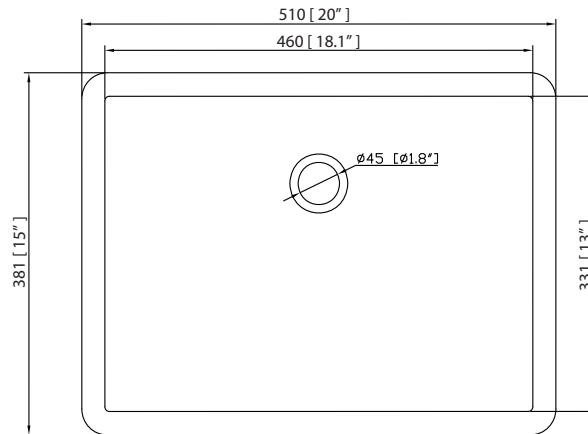

Product Diagrams

Top