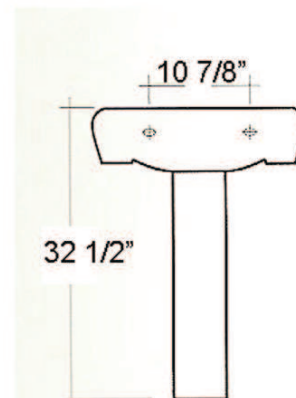

FLORA PEDESTAL LAVATORY

Cat. No.
3-25X

Faucet not included

W: 24 1/2"
D: 18 1/8"
H: 32 1/2"

Features:

- ▶ Made of Vitreous China
- ▶ Available for 1 hole or 8" Widespread
- ▶ Can Be Installed Using Toggle or Molly Bolts (not included)

*For ease of installation, order one of the following:

1. Hangers (pair) \$4.75
2. Bracket (one) \$11.50

Colors:

WH White

Compliance Certification

Meets or exceeds the following specifications: ASME A112.19.2 2008 and CSA B45.1-08 for ceramic plumbing fixtures.

Interior Dimensions:

Basin Interior: 20 1/2" x 11 1/2"
Basin Depth: 7"
Mount bolts height: 30"
Mount holes cc: 10 7/8"
Faucet and spout holes: 1 1/8"(4")
1 3/8"(8")

Dimensions of fixture are nominal and may vary within the range of tolerances established by ASME Standard A112.19.2-2008. Dimensions and specifications subject to change without notice.