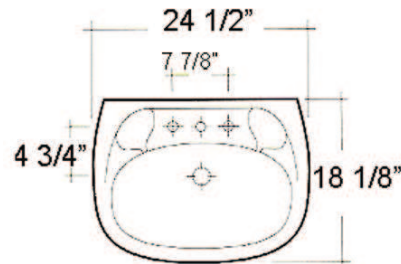

FLORA PEDESTAL LAVATORY

Cat. No.
3-25X

Faucet not included

W: 24 1/2"
D: 18 1/8"
H: 32 1/2"

Features:

- ▶ Made of Vitreous China
- ▶ Available for 1 hole or 8" Widespread
- ▶ Can Be Installed Using Toggle or Molly Bolts (not included)

*For ease of installation, order one of the following:

1. Hangers (pair) \$4.75
2. Bracket (one) \$11.50

Colors:

WH White

Compliance Certification

Meets or exceeds the following specifications: ASME A112.19.2 2008 and CSA B45.1-08 for ceramic plumbing fixtures.

Interior Dimensions:

Basin Interior: 20 1/2" x 11 1/2"
Basin Depth: 7"
Mount bolts height: 30"
Mount holes cc: 10 7/8"
Faucet and spout holes: 1 1/8"(4")
1 3/8"(8")

Dimensions of fixture are nominal and may vary within the range of tolerances established by ASME Standard A112.19.2-2008. Dimensions and specifications subject to change without notice.