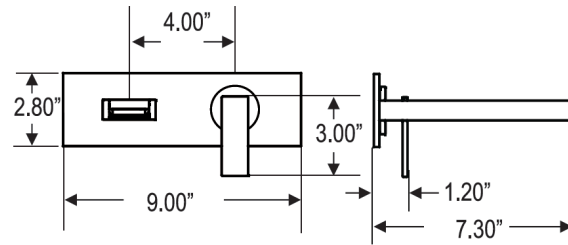

ALTMANS™

AQUEDUCT

Single Control Wall Mounted Lavatory Set
with 7.25" Spout
AQ11S

Codes and Standards

- ASME A112.18.1/CSA B125.1-11
- ADA  FOR LEVER HANDLES

WARRANTY

All Finishes are warranted from tarnishing, flaking, pitting, and discoloration, for as long as the original purchaser owns the product. (Details in price book)

ALTMANS RESERVES THE RIGHT TO MODIFY AND CHANGE SPECIFICATIONS AT ANY TIME. PLEASE VERIFY DIMENSIONS PRIOR TO INSTALLATION

- Only Available with Handle Shown

Features and Benefits

- Brass Construction
- Single Control Ceramic Disc Cartridge
- Includes 1LB4 No Overflow Grid Drain
- Includes Rough Valve