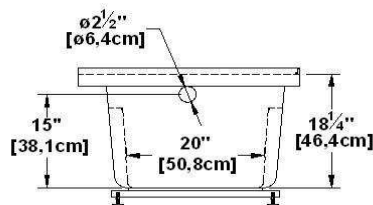

Sublime 6632 (right hand drain)

Product code : **SU6632R**

Draft revision : **20121011085528**

External dimensions : **66" x 32" x 21,5" [167,6 cm x 81,3 cm x 54,6 cm]**

Series : **Special**

Seats : **1**

2012 catalog page : **32**

Low-profile available : **no**

Arm rests : **yes**

Low-profile available : **no**

Draft and specs

Specifications	
Capacity :	45 IMP Gal. / 58,7 US Gal. / 204,6 liters
AeroMassage™ :	Easy Clean™ air jets
Super AeroMassage™ :	AeroMassage™ + 12 Easy Clean™ air jets
Dynamic Turbo™ :	4 Confort Pulse jets / 4 Confort Swirl jets
Comfort Air™ :	Easy Clean™ air jets
Characteristics :	Integrated tile flanges on 3 sides

Remarks	
*all measures have a precision of ± 1/4" (0,63cm)	
*internal dimensions taken at 4" (10cm) from bath bottom	
*capacity is measured by filling the soaker to 1-1/2" under the overflow	
*textured skirt available on all Freestanding products	
*shelf height is 3/4" on all "low-profile" models	

WARNING : If this bath is multiple ordered nested, its height will be about 1-1/2" (1 inch and a half) lower and will not have adjustable feet.

Options and installation

accessories and decorative lines positions are approximative