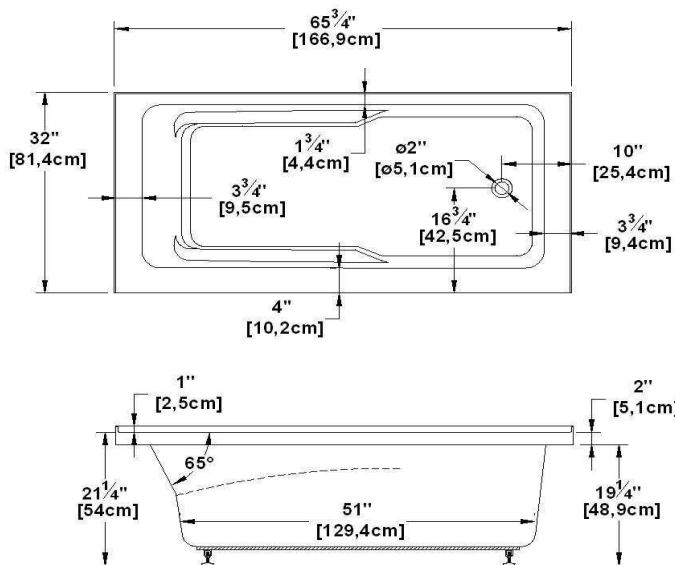

Sublime 6632 (right hand drain)

Product code : **SU6632R**

Draft revision : **20121011085528**

External dimensions : **66" x 32" x 21,5" [167,6 cm x 81,3 cm x 54,6 cm]**

Series : **Special**

Seats : **1**

2012 catalog page : **32**

Low-profile available : **no**

Arm rests : **yes**

Low-profile available : **no**

Draft and specs

Specifications	
Capacity :	45 IMP Gal. / 58,7 US Gal. / 204,6 liters
AeroMassage™ :	Easy Clean™ air jets
Super AeroMassage™ :	AeroMassage™ + 12 Easy Clean™ air jets
Dynamic Turbo™ :	4 Confort Pulse jets / 4 Confort Swirl jets
Comfort Air™ :	Easy Clean™ air jets
Characteristics :	Integrated tile flanges on 3 sides

Remarks	
*all measures have a precision of ± 1/4" (0,63cm)	
*internal dimensions taken at 4" (10cm) from bath bottom	
*capacity is measured by filling the soaker to 1-1/2" under the overflow	
*textured skirt available on all Freestanding products	
*shelf height is 3/4" on all "low-profile" models	

WARNING : If this bath is multiple ordered nested, its height will be about 1-1/2" (1 inch and a half) lower and will not have adjustable feet.

Options and installation

accessories and decorative lines positions are approximative