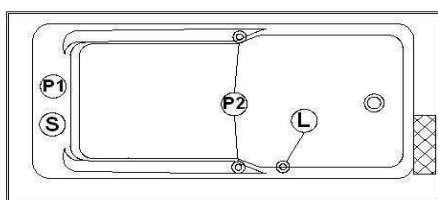

Sublime 6632 (right hand drain)

Product code : **SU6632R**

Draft revision : **20121011085528**

External dimensions : **66" x 32" x 21,5" [167,6 cm x 81,3 cm x 54,6 cm]**

Series : **Special**

Seats : **1**

2012 catalog page : **32**

Low-profile available : **no**

Arm rests : **yes**

Low-profile available : **no**

Draft and specs

Specifications	
Capacity :	45 IMP Gal. / 58,7 US Gal. / 204,6 liters
AeroMassage™ :	Easy Clean™ air jets
Super AeroMassage™ :	AeroMassage™ + 12 Easy Clean™ air jets
Dynamic Turbo™ :	4 Confort Pulse jets / 4 Confort Swirl jets
Comfort Air™ :	Easy Clean™ air jets
Characteristics :	Integrated tile flanges on 3 sides

Remarks	
*all measures have a precision of ± 1/4" (0,63cm)	
*internal dimensions taken at 4" (10cm) from bath bottom	
*capacity is measured by filling the soaker to 1-1/2" under the overflow	
*textured skirt available on all Freestanding products	
*shelf height is 3/4" on all "low-profile" models	

WARNING : If this bath is multiple ordered nested, its height will be about 1-1/2" (1 inch and a half) lower and will not have adjustable feet.

Options and installation

accessories and decorative lines positions are approximative