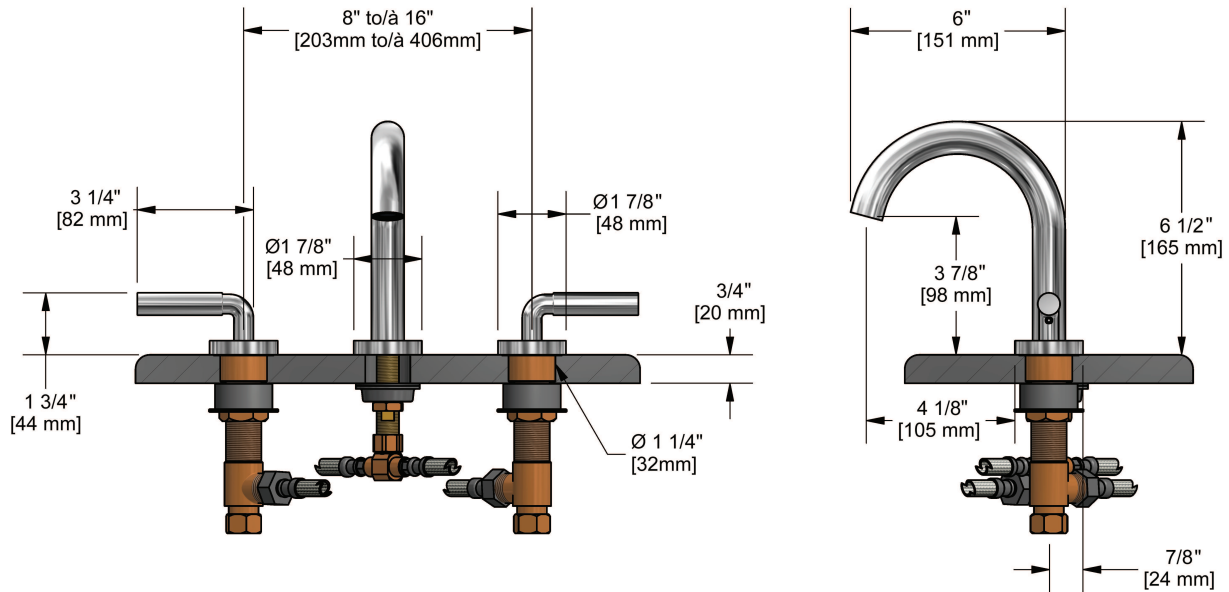

8" lavatory faucet
RU08LXX

Specifications

Descriptions

- ½" inlet male NPT
- Push drain
- Ceramic cartridge

Available colors

- C : Chrome
- PN : Polished nickel (PVD)

Available flows

- 5.7 L/min, 1.5 gpm (US) 60psi
- 1.9 L/min, 0.5 gpm (US) 60psi (**RU08LXX-05**)
- 3.7 L/min, 1 gpm (US) 60psi (**RU08LXX-10**)

Cartridges

- Cold: #401-080 - Hot: #401-079

Certifications

- CSA B125.1
- NSF61
- ASME A112.18.1
- CMR248 Approval

Sizes, models and finishes may differ from those presented.

Warranty

The Riobel inc. product carries a limited LIFETIME warranty on the finish Chrome, Gold (PVD), Brushed nickel (PVD), Night brushed (PVD), Polished nickel (PVD) and all working parts and is guaranteed from the initial date of purchase against all manufacturing defects. Other finished 1 year.