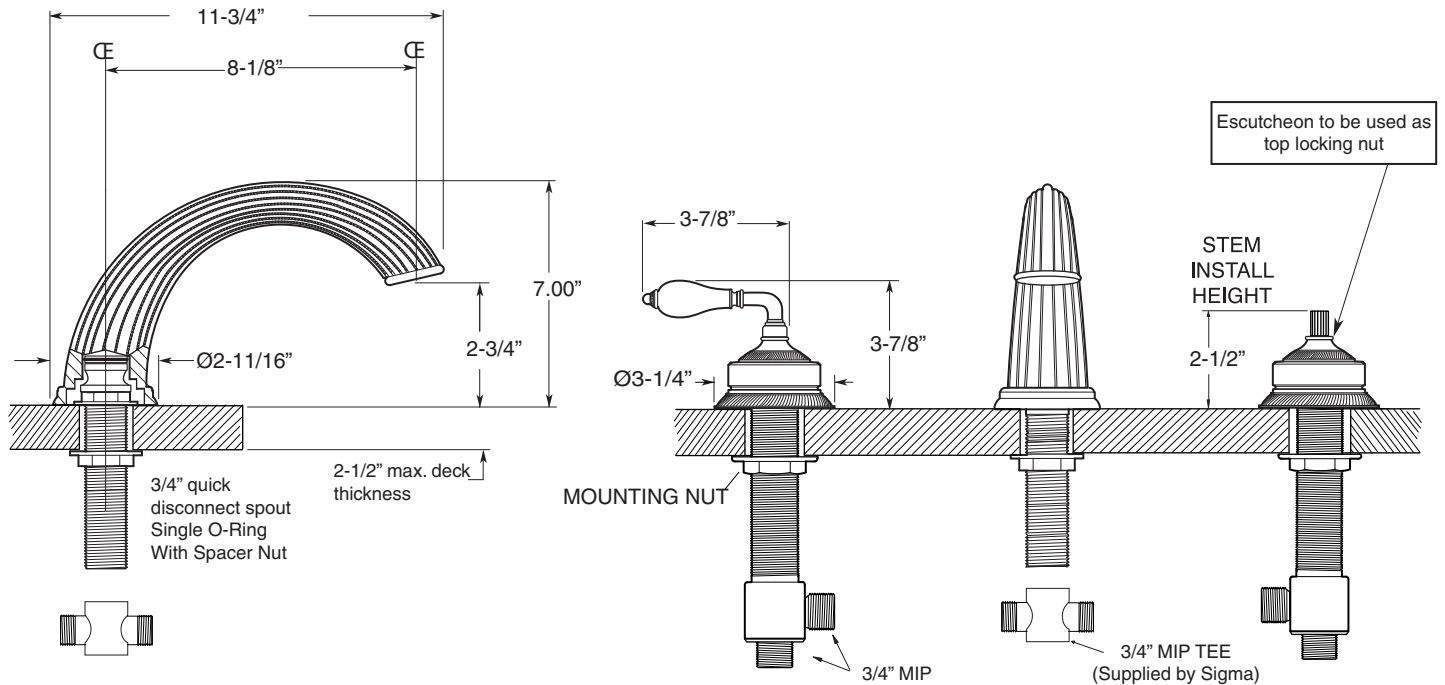

**Series 3200**

**FEATURES:**

- All brass construction.
- Marble lever style handle and escutcheon with setscrew attachment.
- 3/4" valve bodies with 1/4-turn ceramic disc cartridge.
- Available in all finishes. Warranty varies according to finish.
- Certified to meet and exceed the following codes and standards:  
ASME A112.18.1-2005/CSAB 125.1-2005

Venezia  
Roman Tub Set  
1.322577  
(1.322577T - Trim only)

**NOTE:** Spout and valves install through 1-1/4" diameter holes.  
Plumber to provide 3/4" supply lines to valves

Parts List  
**Series 3200**

Venezia  
Roman Tub Set

\* — SPECIFY  
BLACK GRANITE = B  
FOREST GREEN = G  
HONEY ONYX = H  
WHITE CARRARA = W