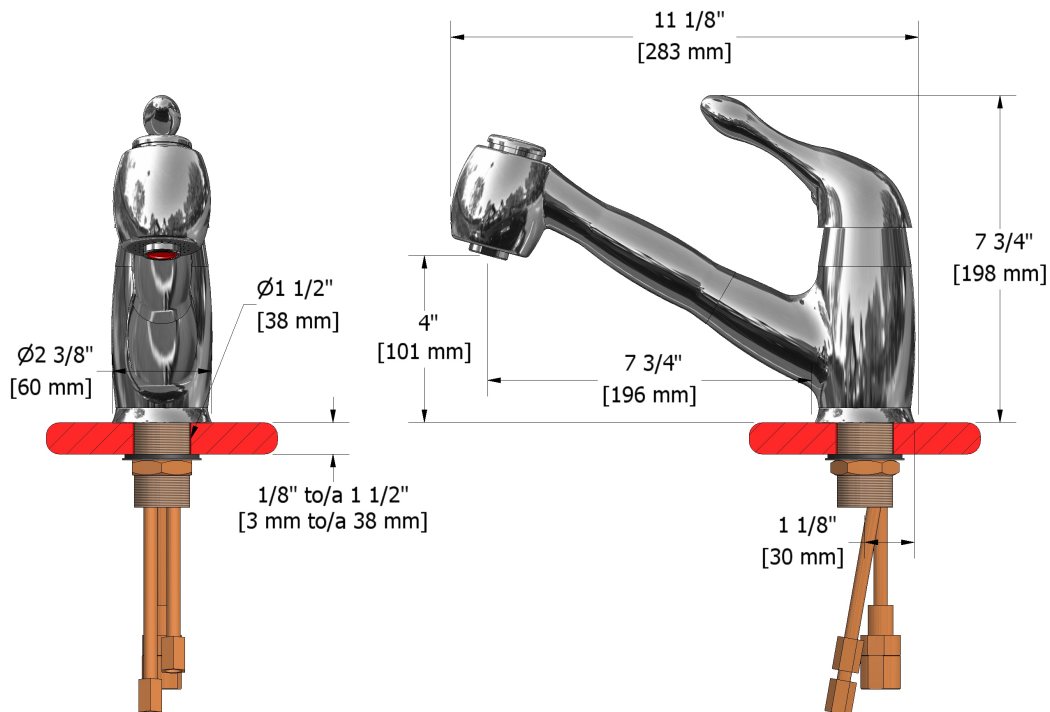

Mondial kitchen faucet with spray
MO101XX

Specifications

Descriptions

- Ceramic cartridge
- 3/8" speedway compression
- 2-jet pull-out spray

Available colors

- C : Chrome

Available flows

- 8.3 L/min, 2.2 gpm (US) 60psi

Cartridges

- 401-072

Certifications

- CSA B125.1
- NSF61
- ASME A112.18.1
- CMR248 Approval

Sizes, models and finishes may differ from those presented.

Warranty

The Riobel inc. product carries a limited LIFETIME warranty on the finish Chrome, Gold (PVD), Brushed nickel (PVD), Night brushed (PVD), Polished nickel (PVD) and all working parts and is guaranteed from the initial date of purchase against all manufacturing defects. Other finished 1 year.