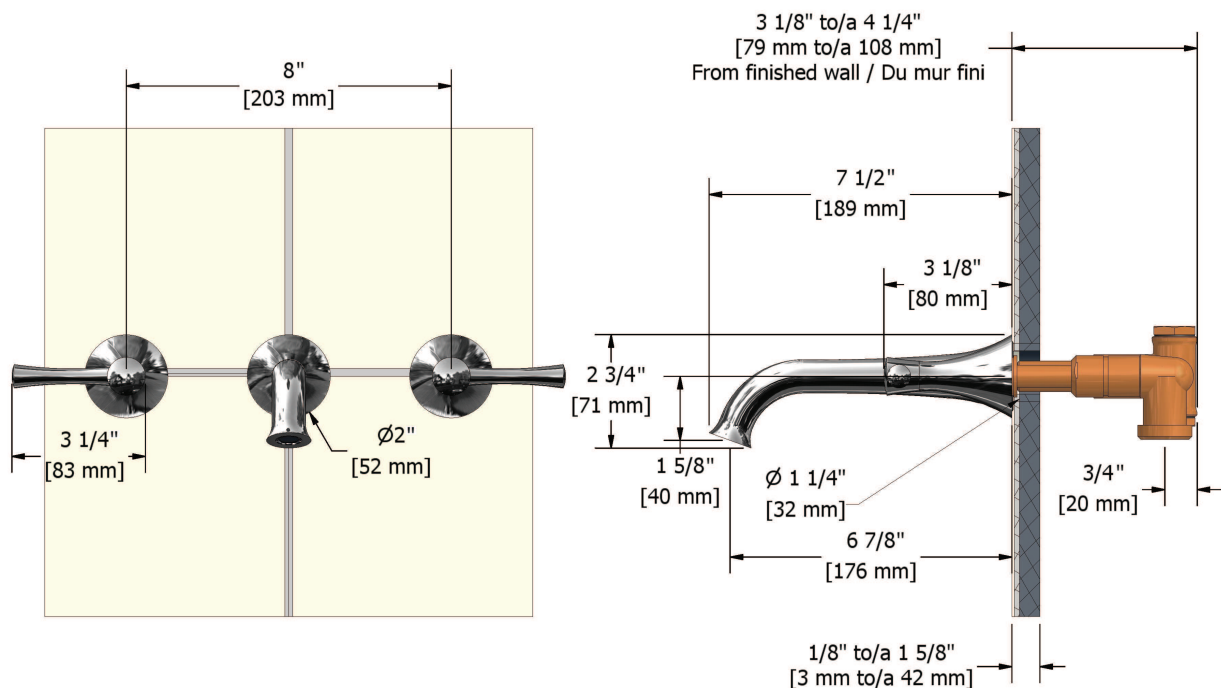

Certifications

- CSA B125.1
- NSF61
- ASME A112.18.1
- CMR248 Approval