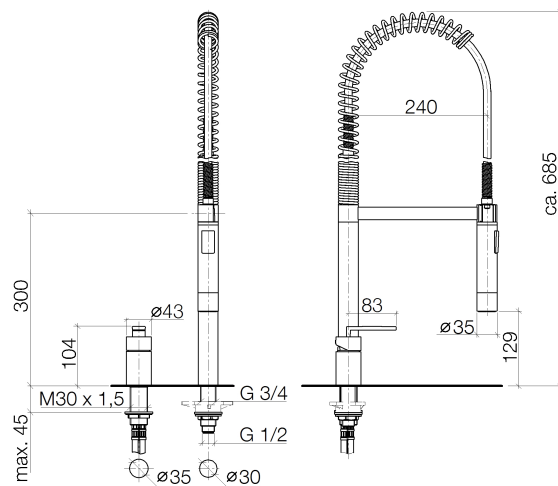

Product specifications

- **9 1/2" projection**
 - Pivotal 360°
 - Height to aerator/spout outlet 4 5/8"
 - 26 5/8" approximate height of Profi spray
 - Profi spray hole diameter 1 1/8"
 - Single-lever-mixer hole diameter 1 3/8"
 - Ceramic disc cartridge
 - Handspray arm can be pivoted and locked into place
 - Descaling system
 - Water flow rate limited to max. 1.5 gpm
 - low lead compliant
- Internal backflow preventer.

[ADA]

Surfaces

- chrome 32835680-000010
- matt platinum 32835680-060010

Exploded assembly drawing

Order quantity

No.	Article number	Name	Installation quantity
1	90207804000ff	handle	1
2	092404141ff	nut	1
3	0428101480090	accessories	1
4	09150506190	cartridge	1
5	09141007490	seal	1
6	0423100324690	fixing set	1
7	0430040450090	hose	2
8	0430040190090	hose	1
9	0423100040390	fixing set	1
10	09184009090	sleeve	1
11	09141012090	seal	1
12	09111007110ff	connection	1
13	09281012290	ring	1
14	09141010090	seal	1
15	09141502490	ring	2
16	09141007790	seal	1
17	09300106710ff	adaptor	1
18	09230104090	back-flow preventer	1
19	09230108090	back-flow preventer	1
20	093002065ff	hose	1
21	09160203590	spring	1
22	04172002900ff	holder	1
23	09184011890	sleeve	1
24	04121109210ff	shower	1