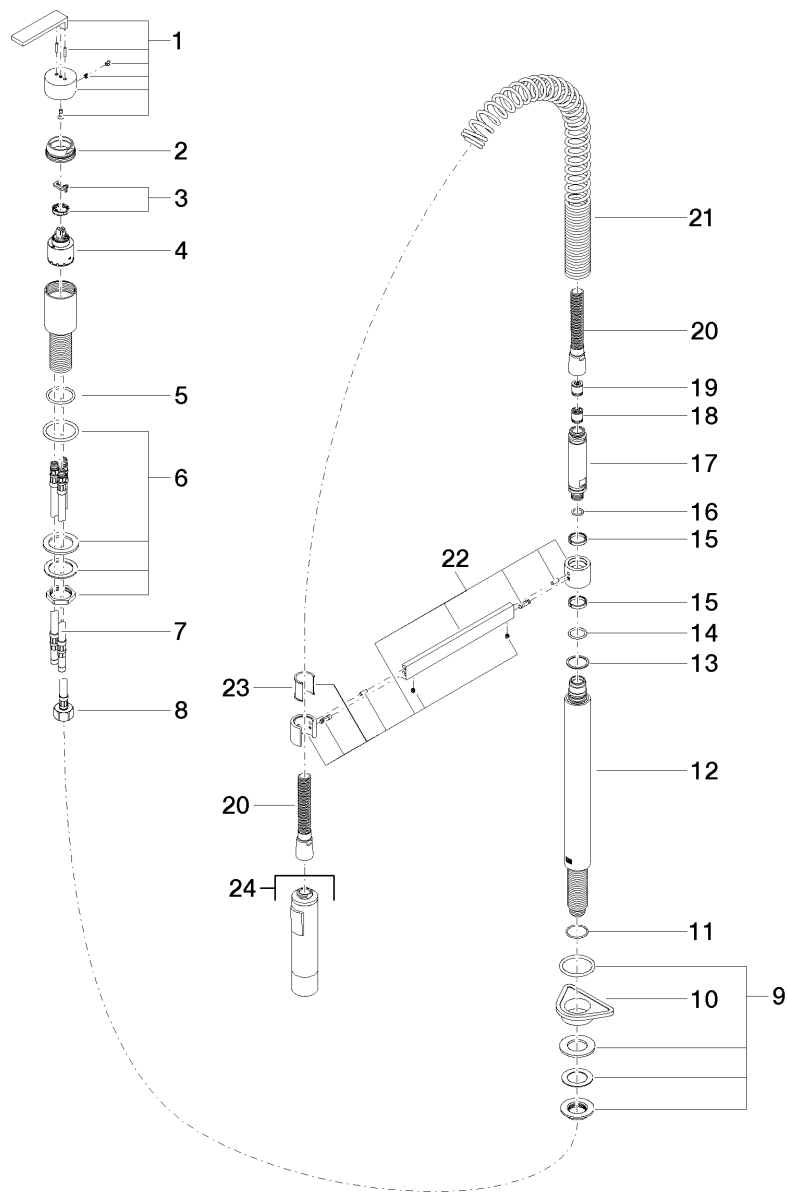

Product specifications

- **9 1/2" projection**
 - Pivotal 360°
 - Height to aerator/spout outlet 4 5/8"
 - 26 5/8" approximate height of Profi spray
 - Profi spray hole diameter 1 1/8"
 - Single-lever-mixer hole diameter 1 3/8"
 - Ceramic disc cartridge
 - Handspray arm can be pivoted and locked into place
 - Descaling system
 - Water flow rate limited to max. 1.5 gpm
 - low lead compliant
- Internal backflow preventer.

[ADA]

Surfaces

- chrome 32835680-000010
- matt platinum 32835680-060010

Exploded assembly drawing

Order quantity

No.	Article number	Name	Installation quantity
1	90207804000ff	handle	1
2	092404141ff	nut	1
3	0428101480090	accessories	1
4	09150506190	cartridge	1
5	09141007490	seal	1
6	0423100324690	fixing set	1
7	0430040450090	hose	2
8	0430040190090	hose	1
9	0423100040390	fixing set	1
10	09184009090	sleeve	1
11	09141012090	seal	1
12	09111007110ff	connection	1
13	09281012290	ring	1
14	09141010090	seal	1
15	09141502490	ring	2
16	09141007790	seal	1
17	09300106710ff	adaptor	1
18	09230104090	back-flow preventer	1
19	09230108090	back-flow preventer	1
20	093002065ff	hose	1
21	09160203590	spring	1
22	04172002900ff	holder	1
23	09184011890	sleeve	1
24	04121109210ff	shower	1