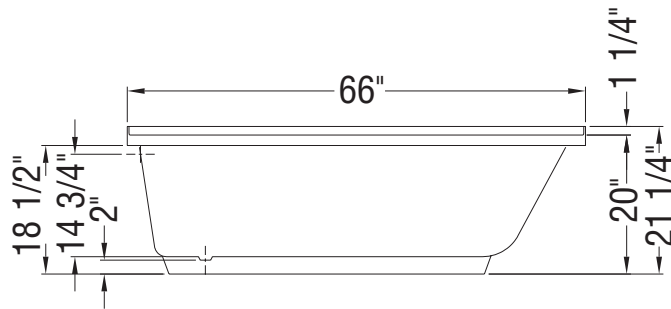

TRUE WHIRLPOOL
SYSTEM

AEROEFFECT
AIR SYSTEM

● : Indicates pump or blower positioning

Ⓟ : Indicates optional grab bars positioning

(○) : Indicates True Whirlpool jets positioning

(•) : Indicates Aeroeffect airjets positioning