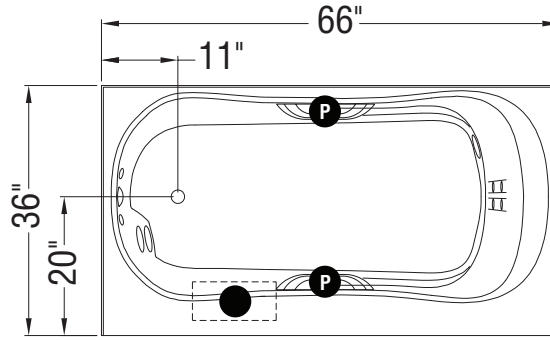

TRUE WHIRLPOOL
SYSTEM

AEROEFFECT
AIR SYSTEM

● : Indicates pump or blower positioning

Ⓟ : Indicates optional grab bars positioning

(○) : Indicates True Whirlpool jets positioning

(•) : Indicates Aeroeffect airjets positioning