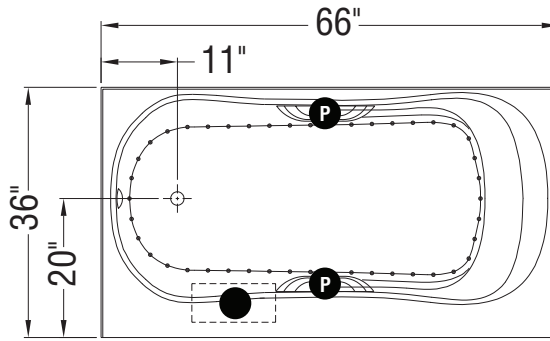

TRUE WHIRLPOOL
SYSTEM

AEROEFFECT
AIR SYSTEM

● : Indicates pump or blower positioning

Ⓟ : Indicates optional grab bars positioning

(○) : Indicates True Whirlpool jets positioning

(•) : Indicates Aeroeffect airjets positioning