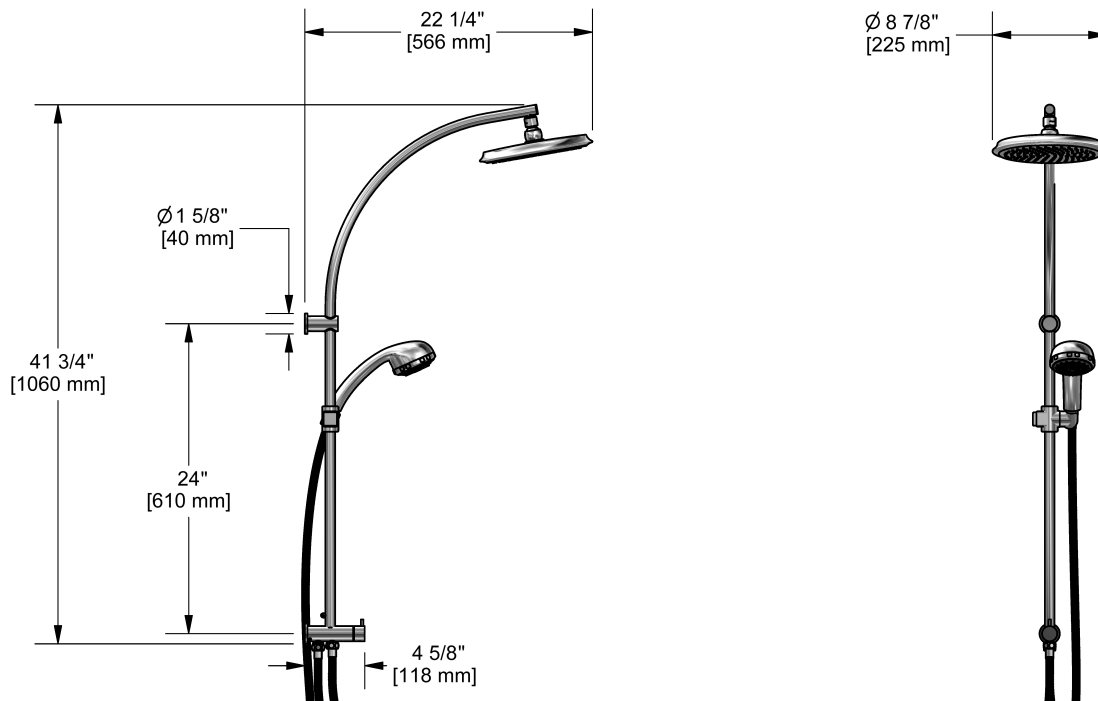

Sizes, models and finishes may differ from thoses presented.

Warranty

The Riobel inc. product carries a limited LIFETIME warranty on the finish Chrome, Gold (PVD), Brushed nickel (PVD), Night brushed (PVD), Polished nickel (PVD) and all working parts and is guaranteed from the initial date of purchase against all manufacturing defects. Other finished 1 year.

Customer Service

Ontario, West Canada : 888-287-5354 Quebec, Maritimes, United States : 866-473-8442

2014.05.06