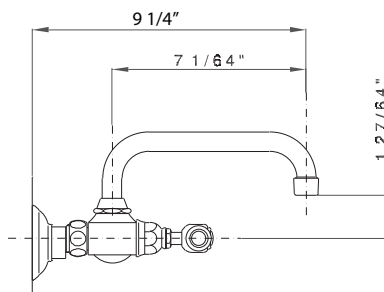

A1423LM & A1423LP