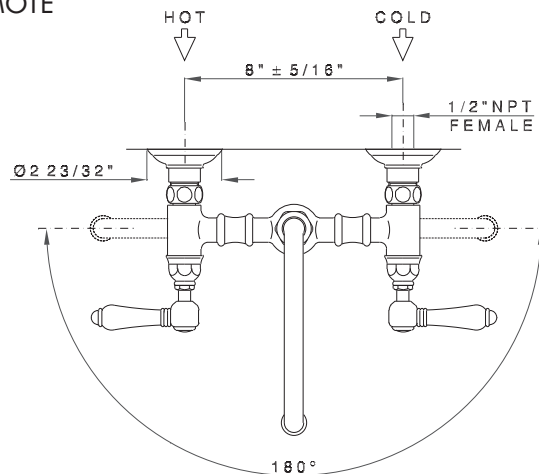

WARRANTY

- Limited Lifetime*
- No Warranty on Tuscan Brass Finish (TCB)