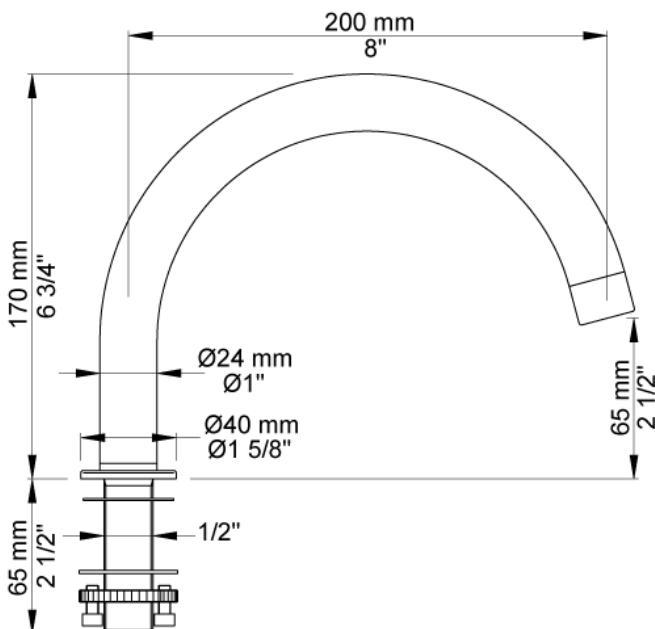

Date:

Client:

Project:

VOLA product: 090E

**090E**

Swivel spout.  
Hole cut out size: 21 mm, max. 29 mm.

**Available in colours**

- Color 02, Grey
- Color 04, Light blue
- Color 05, Orange
- Color 06, Light green
- Color 08, Yellow
- Color 09, Dark grey
- Color 12, Mocca
- Color 14, Bright red
- Color 15, Dark blue
- Color 16, Polished chrome
- Color 17, Gloss black
- Color 18, White
- Color 19, Natural brass
- Color 20, Brushed chrome
- Color 21, Carmine red
- Color 25, Pink
- Color 27, Matt black
- Color 40, Brushed stainless steel