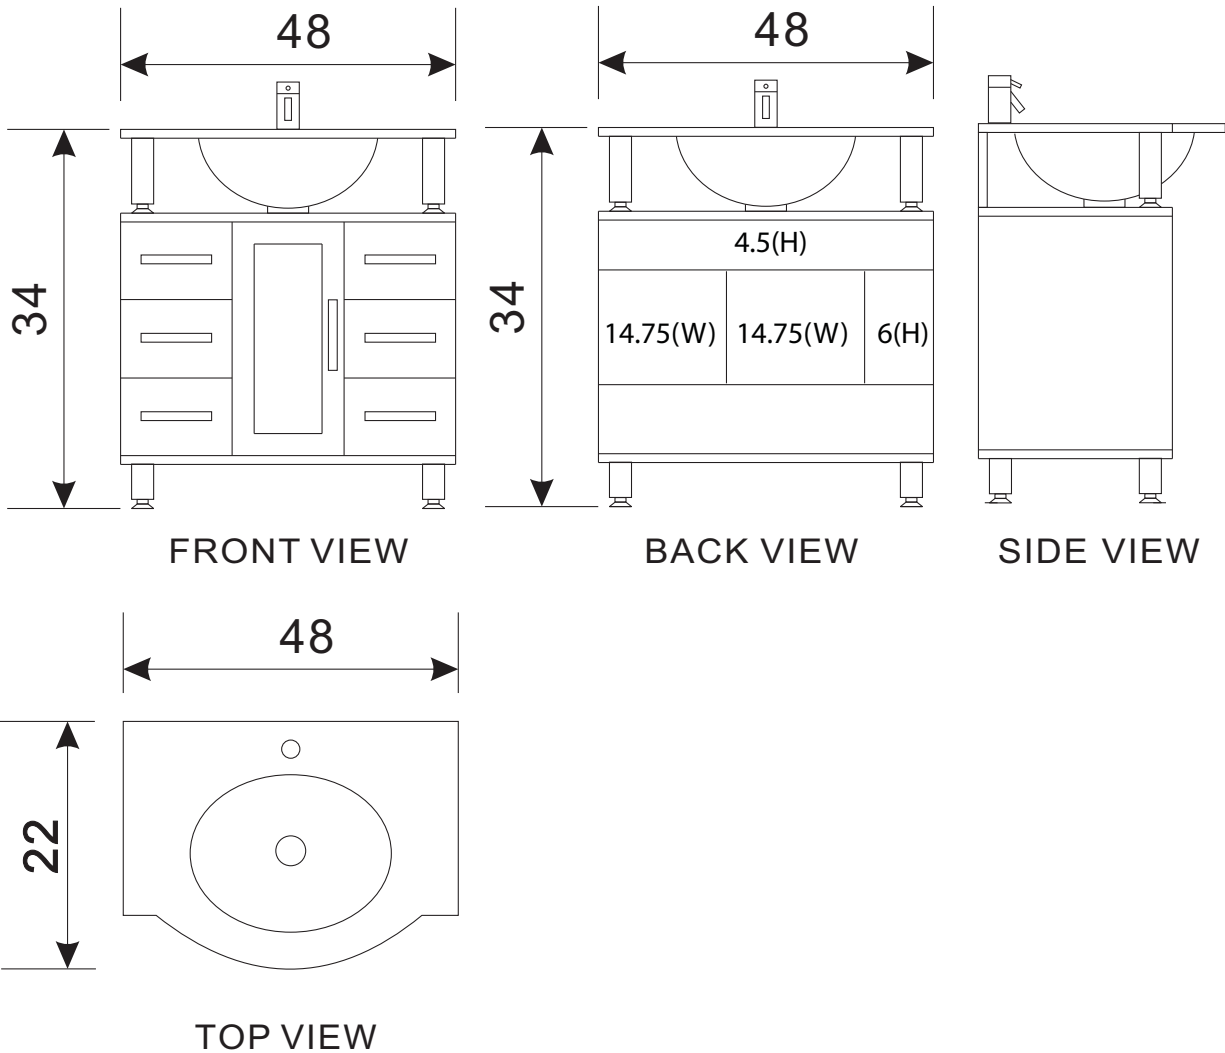

**Design Element™**  
Bath Furniture

DEC015C Huntington 48" Single Drop-In Sink Vanity Set (Faucet not included)

## The Cascade Collection

The Huntington 48" Vanity Set is elegantly constructed of solid oak wood. The integrated tempered glass counter top and flowing curved design bring contemporary elegance to any bathroom. The seamless oval drop in sink beautifully showcases the frosted counter top. This unique design includes a soft closing cabinet with six drawers all adorned with chrome finish hardware. The Cascade Bathroom Vanity is designed as a center piece to awe-inspire the eye without sacrificing quality, functionality or durability.

# Huntington 48" Single Sink Vanity Set

## DEC015C Product Features

- Solid Hardwood Construction
- Espresso Finish
- Integrated Glass Countertop and Sink
- Frosted Glass Drop-In Sink
- Chrome Pop-Up Drain
- Soft Closing Single-Door Cabinet
- Six Functional Pull-Out Drawers
- Chrome Finish Hardware
- Specs: 48"W x 22"D x 34"H